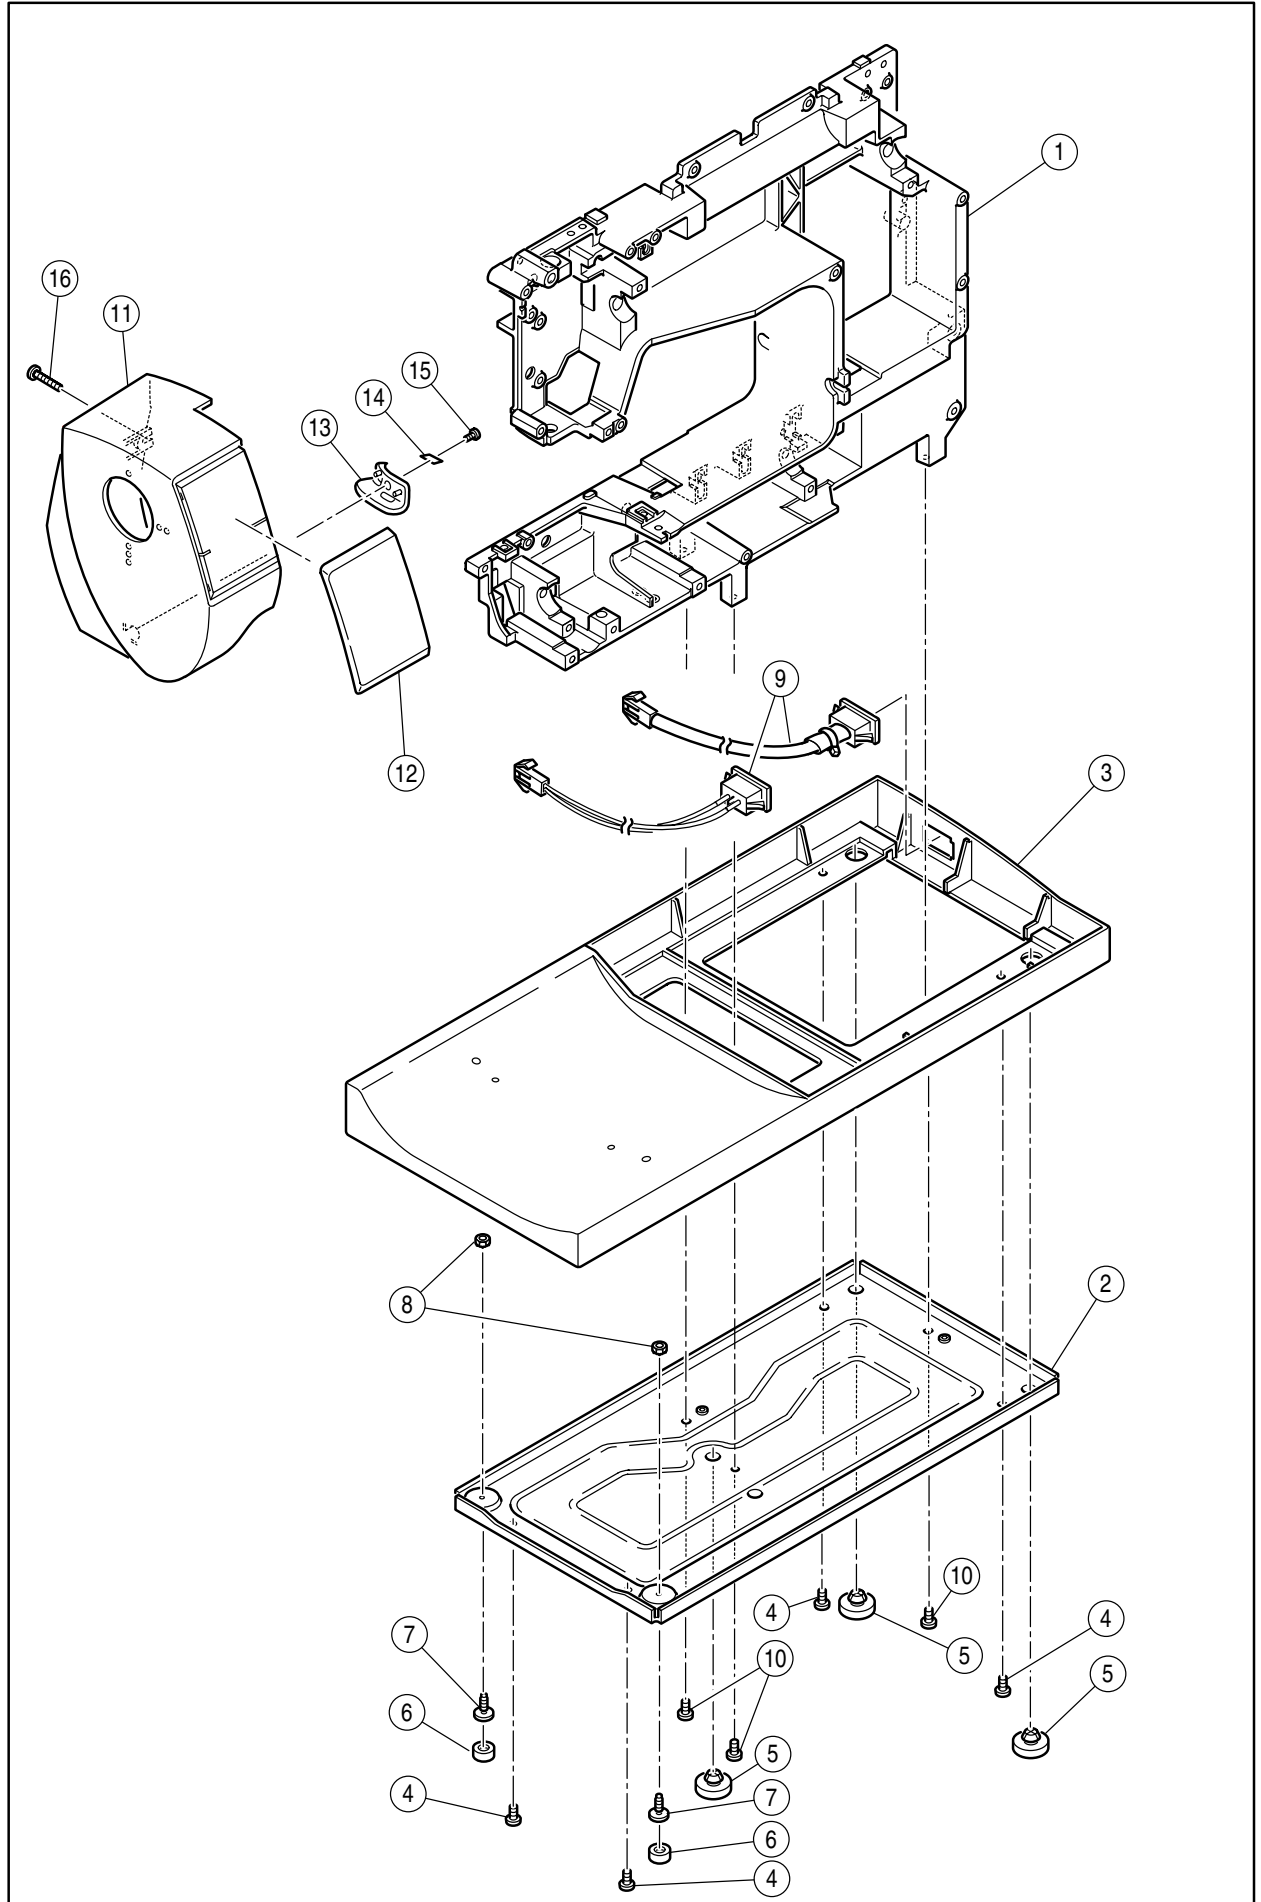

SPARE PARTS LIST

9910

SINGER®

Ref.		
No.	Part No.	Part Name
1	HP32730	Head
#	HP33009	Base Assy. (2-9)
	HP33009-2	Base Assy. (2-9)(USA)
2	HP33010	Base
3	HP33011	Base Cover
4	HP61041	Set Screw
5	HP32755	Rubber Foot (A)
6	HP32756	Rubber Foot (B)
7	HP32757	Rubber Foot Adjusting Screw
8	HP91648	Adjustable Lock Nut
9	HP33089	Terminal Box Assy.
	HP33083	Terminal Box Assy.(USA)
10	HP31293	Set Screw
#	HP33015-B	Face Plate Assy (Incl.11-15)
11	HP33016	Face Plate
12	HP33017-B	Face Plate Panel
13	HP31966	Thread Cutter Base
14	HP31967	Thread Cutter
15	HP31244	Set Screw
16	HP31831	Set Screw

Ref.		
No.	Part No.	Part Name
#	HP33040-2	Thread Tension Unit (Incl.1-27)
#	HP33041	Thread Tension Assy. (Incl. 1-15)
1	HP33042	Thread Tension Base
2	HP30261-1	Spring Pin
3	HP30928	Thread Tension Disc
4	HP32775	Thread Tension Releasing Plate
5	HP30154	Tension Collar
6	HP33160	Thread Tension Spring
7	HP33043	Thread Tension Plate
8	HP32777	Tension Regulating Screw
9	HP32778-2	Thread Tension Dial Spring
10	HP33044	Thread Tension Dial
11	HP32780	Thread Tension Dial Shaft
12	HP32787	Pre-Tension Plate
13	HP32944	Polyslider
14	HP32788	Pre-Tension Spring
15	HP60018	Snap Ring
16	HP33020	Thread Guide Cover
17	HP32999	Brush
18	HP30271-B	Set Screw
19	HP32781	Thread Guide
20	HP32782	Thread Check Spring
21	HP32783	Check Spring Adjust Plate
22	HP31244	Set Screw
23	HP32784	Take Up Lever Guide Bracket
24	HP33163	Brush
25	HP33021	Take Up Lever Cover
26	HP31244	Set Screw
27	HP12786	Set Screw
28	HP31293	Set Screw
29	HP02904	Set Screw