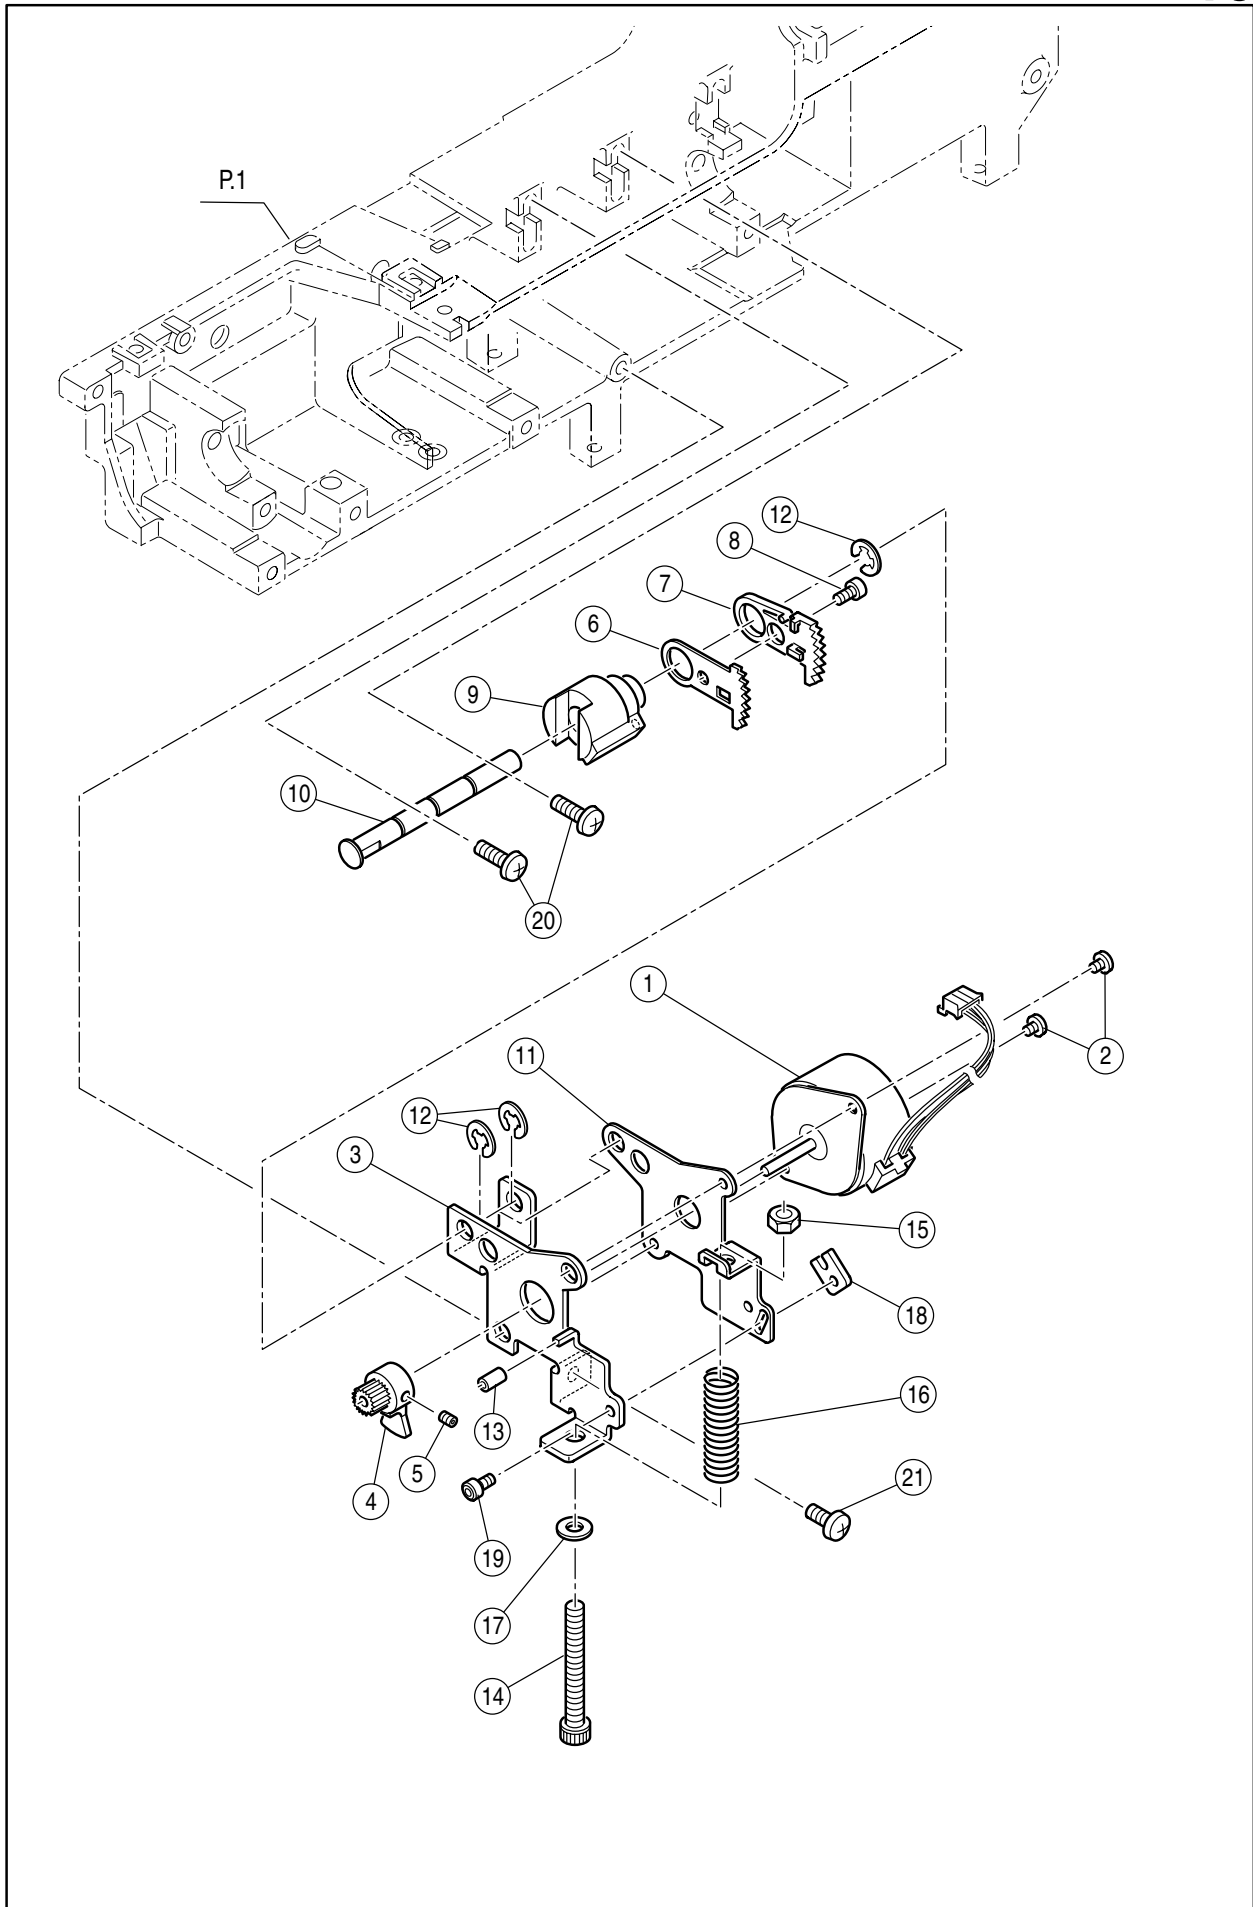

Ref.		
No.	Part No.	Part Name
#	HP32893	F Pulse Motor Assy. (Incl. 1-19)
1	HP32894	F Pulse Motor
2	HP12786	Set Screw
3	HP32895	F Pulse Motor Bracket
4	HP32896	F Pulse Motor Gear
5	HP30842	Set Screw
6	HP32897	Feed Regulator Gear (A)
7	HP32898	Feed Regulator Gear (B)
8	HP60800	Set Screw
9	HP32899	Feed Regulator
10	HP32900	Feed Regulator Shaft
11	HP32901	Adjusting Plate
12	HP07492	Snap Ring
13	HP32867	Rubber Cushion
14	HP32902	Adjusting Screw
15	HP12436	Nut
16	HP32903	Adjusting Spring
17	HP06277-1	Washer
18	HP32904	Nut
19	HP60800	Set Screw
20	HP12785	Set Screw
21	HP31293	Set Screw