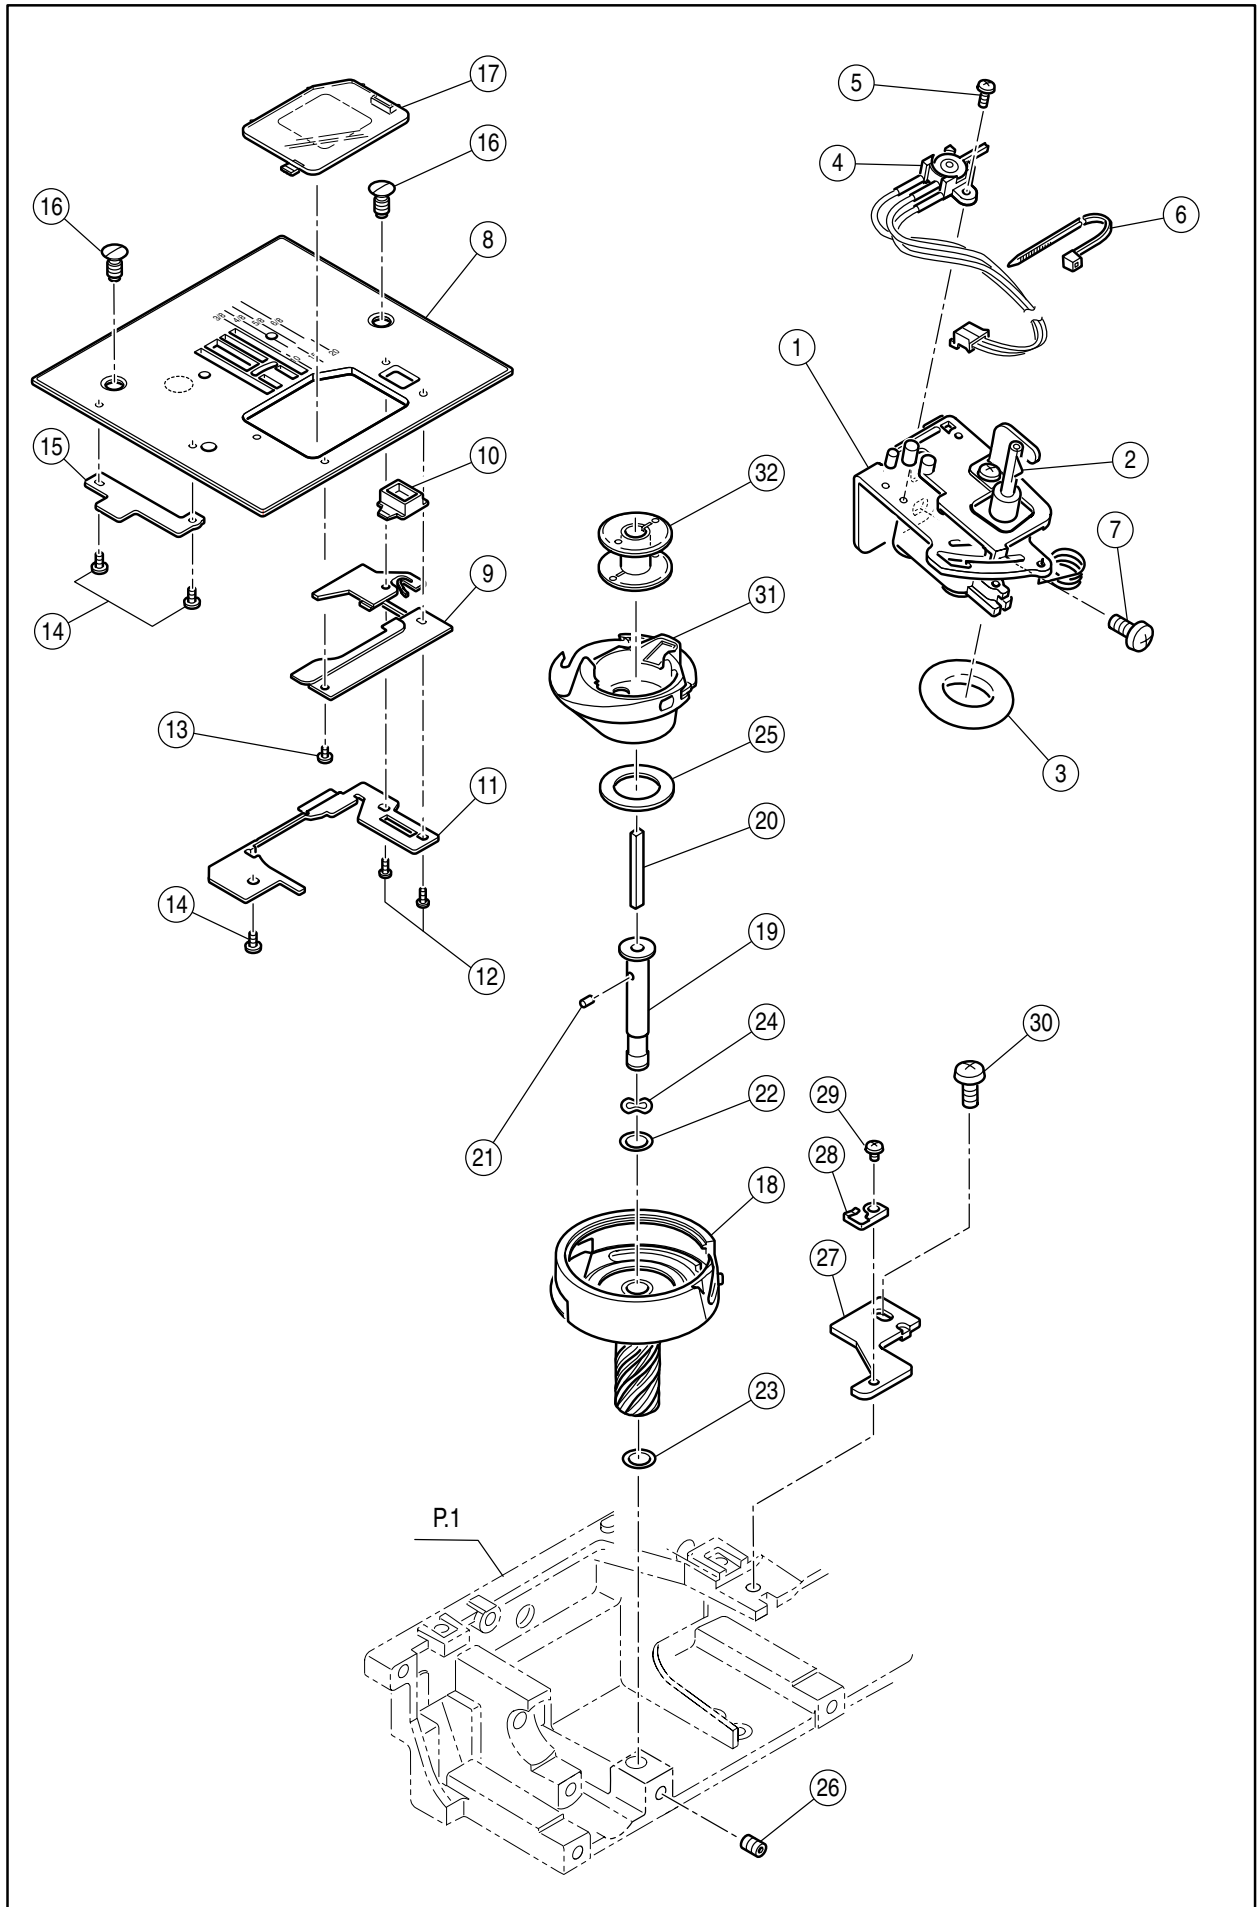

Ref.		
No.	Part No.	Part Name
1	HP33048	Bobbin Winder Assy. (Incl. 2-6)
2	HP07414-T	Bobbin Winder Shaft Spring
3	HP01352	Rubber Ring
4	HP32842	Bobbin Winder Switch Assy.
5	HP31866	Set Screw
6	HP11380	Cord Band
7	HP31293	Set Screw
#	HP32843	Needle Plate Assy. (Incl. 8-15)
8	HP32844	Needle Plate
9	HP32846	Bobbin Cover Plate Holder
10	HP31734	Slide Lever
11	HP32847	Slide Lever Holding Plate
12	HP31843	Set Screw
13	HP30200	Set Screw
14	HP32534	Set Screw
15	HP32888	Needle Plate Hook
16	HP32743	Set Screw
17	HP32845	Bobbin Cover Plate
#	HP32744	Hook Race Unit (Incl. 18-24)
18	HP30113-1	Hook Race Assy.
19	HP32848	Hook Race Shaft
20	HP30135	Oil Wick (1)
21	HP30136	Oil Wick (2)
22	HP10995	Polyslider
23	HP10995-3	Polyslider
24	HP32454	Wave Washer
25	HP30118	Magnet
26	HP90932	Set Screw
#	HP32849	Bobbin Holder Stopper Assy. (Incl.27-29)
27	HP32850	Bobbin Holder Stopper Bracket
28	HP32851	Bobbin Holder Stopper Spring
29	HP32227	Set Screw
30	HP02812	Set Screw
31	HP30457	Bobbin Holder Assy.
32	HP30222	Bobbin