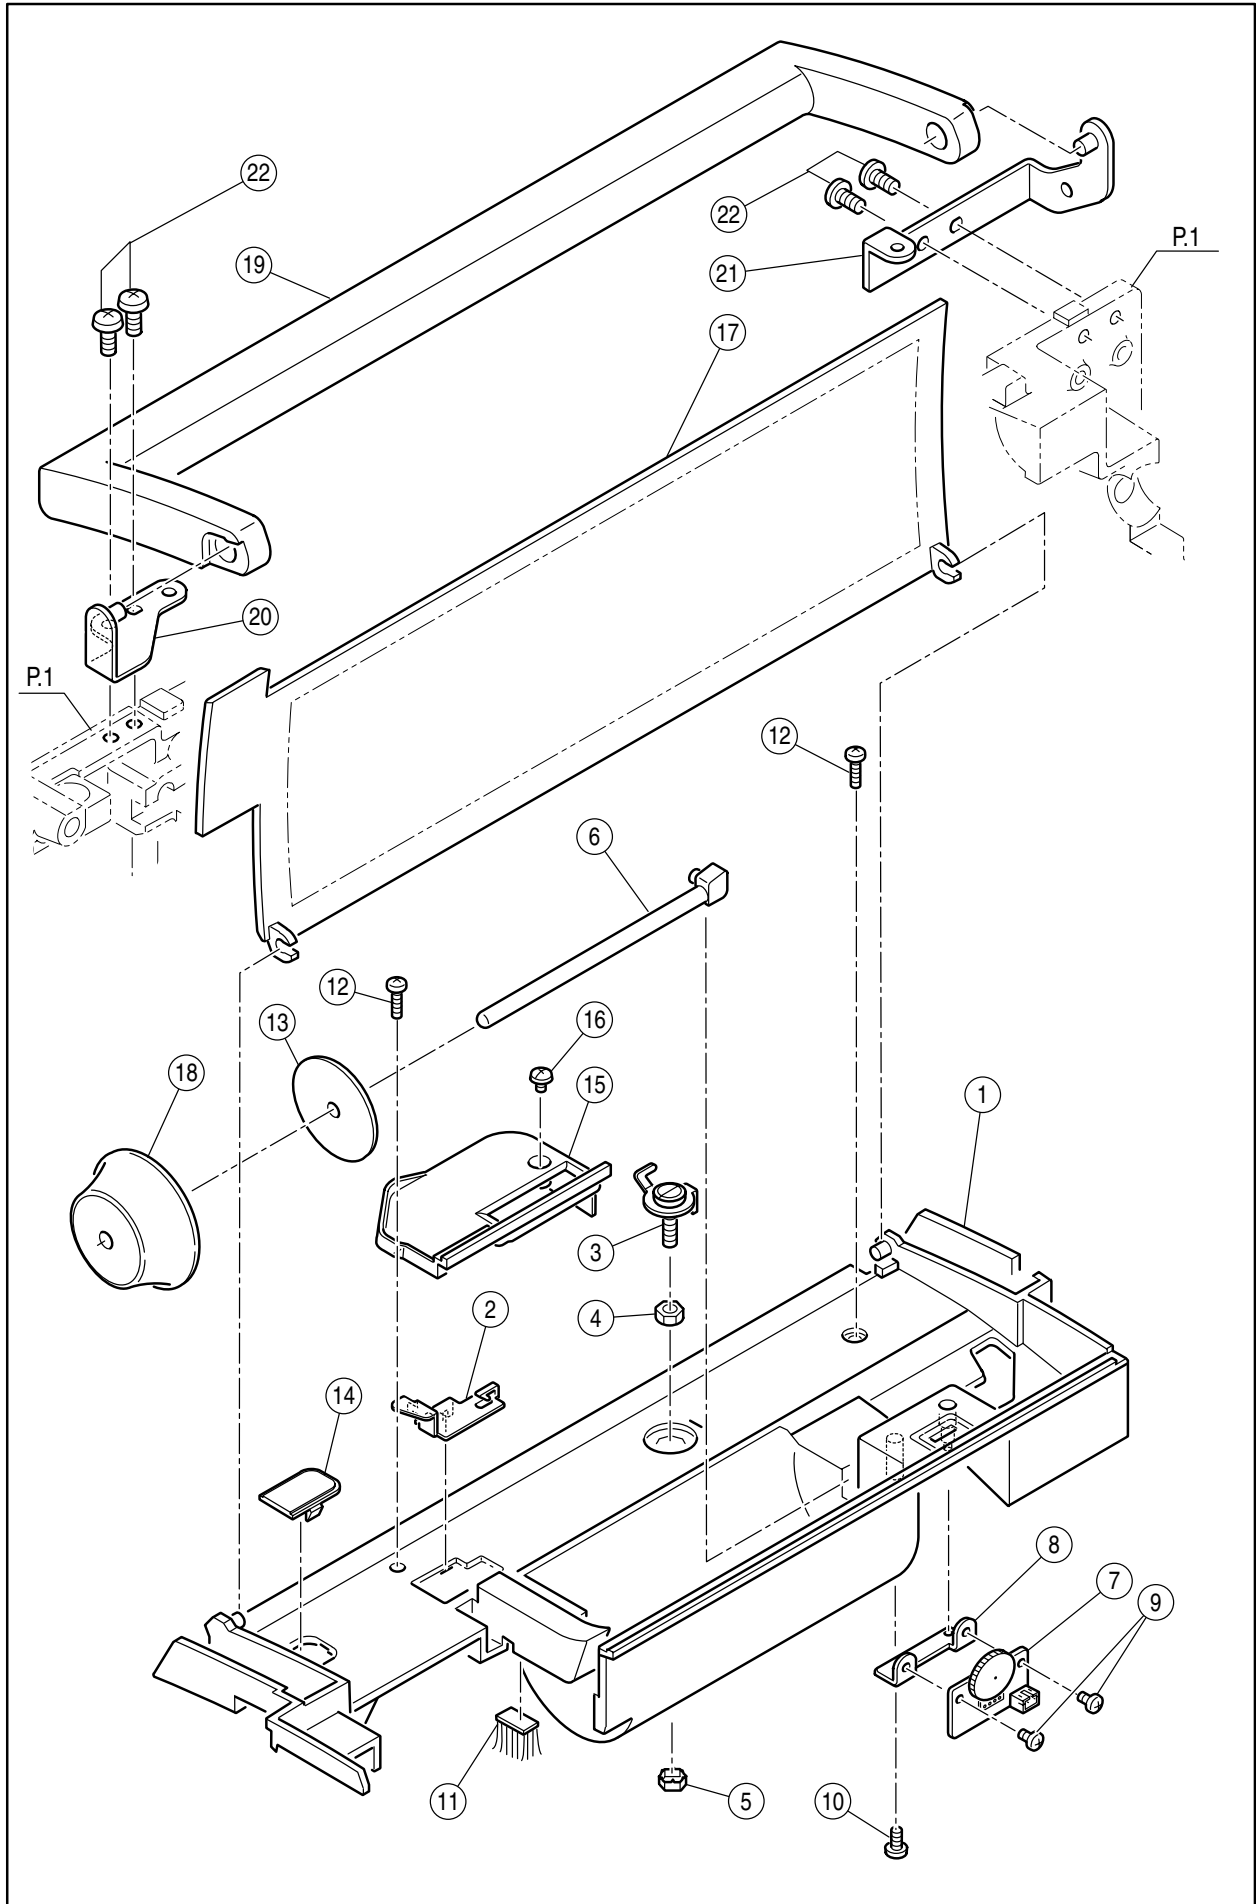

SPARE PARTS LIST

9910

SINGER®

Ref.		
No.	Part No.	Part Name
1	HP32730	Head
#	HP33009	Base Assy. (2-9)
	HP33009-2	Base Assy. (2-9)(USA)
2	HP33010	Base
3	HP33011	Base Cover
4	HP61041	Set Screw
5	HP32755	Rubber Foot (A)
6	HP32756	Rubber Foot (B)
7	HP32757	Rubber Foot Adjusting Screw
8	HP91648	Adjustable Lock Nut
9	HP33089	Terminal Box Assy.
	HP33083	Terminal Box Assy.(USA)
10	HP31293	Set Screw
#	HP33015-B	Face Plate Assy (Incl.11-15)
11	HP33016	Face Plate
12	HP33017-B	Face Plate Panel
13	HP31966	Thread Cutter Base
14	HP31967	Thread Cutter
15	HP31244	Set Screw
16	HP31831	Set Screw

Ref.		
No.	Part No.	Part Name
#	HP33040-2	Thread Tension Unit (Incl.1-27)
#	HP33041	Thread Tension Assy. (Incl. 1-15)
1	HP33042	Thread Tension Base
2	HP30261-1	Spring Pin
3	HP30928	Thread Tension Disc
4	HP32775	Thread Tension Releasing Plate
5	HP30154	Tension Collar
6	HP33160	Thread Tension Spring
7	HP33043	Thread Tension Plate
8	HP32777	Tension Regulating Screw
9	HP32778-2	Thread Tension Dial Spring
10	HP33044	Thread Tension Dial
11	HP32780	Thread Tension Dial Shaft
12	HP32787	Pre-Tension Plate
13	HP32944	Polyslider
14	HP32788	Pre-Tension Spring
15	HP60018	Snap Ring
16	HP33020	Thread Guide Cover
17	HP32999	Brush
18	HP30271-B	Set Screw
19	HP32781	Thread Guide
20	HP32782	Thread Check Spring
21	HP32783	Check Spring Adjust Plate
22	HP31244	Set Screw
23	HP32784	Take Up Lever Guide Bracket
24	HP33163	Brush
25	HP33021	Take Up Lever Cover
26	HP31244	Set Screw
27	HP12786	Set Screw
28	HP31293	Set Screw
29	HP02904	Set Screw