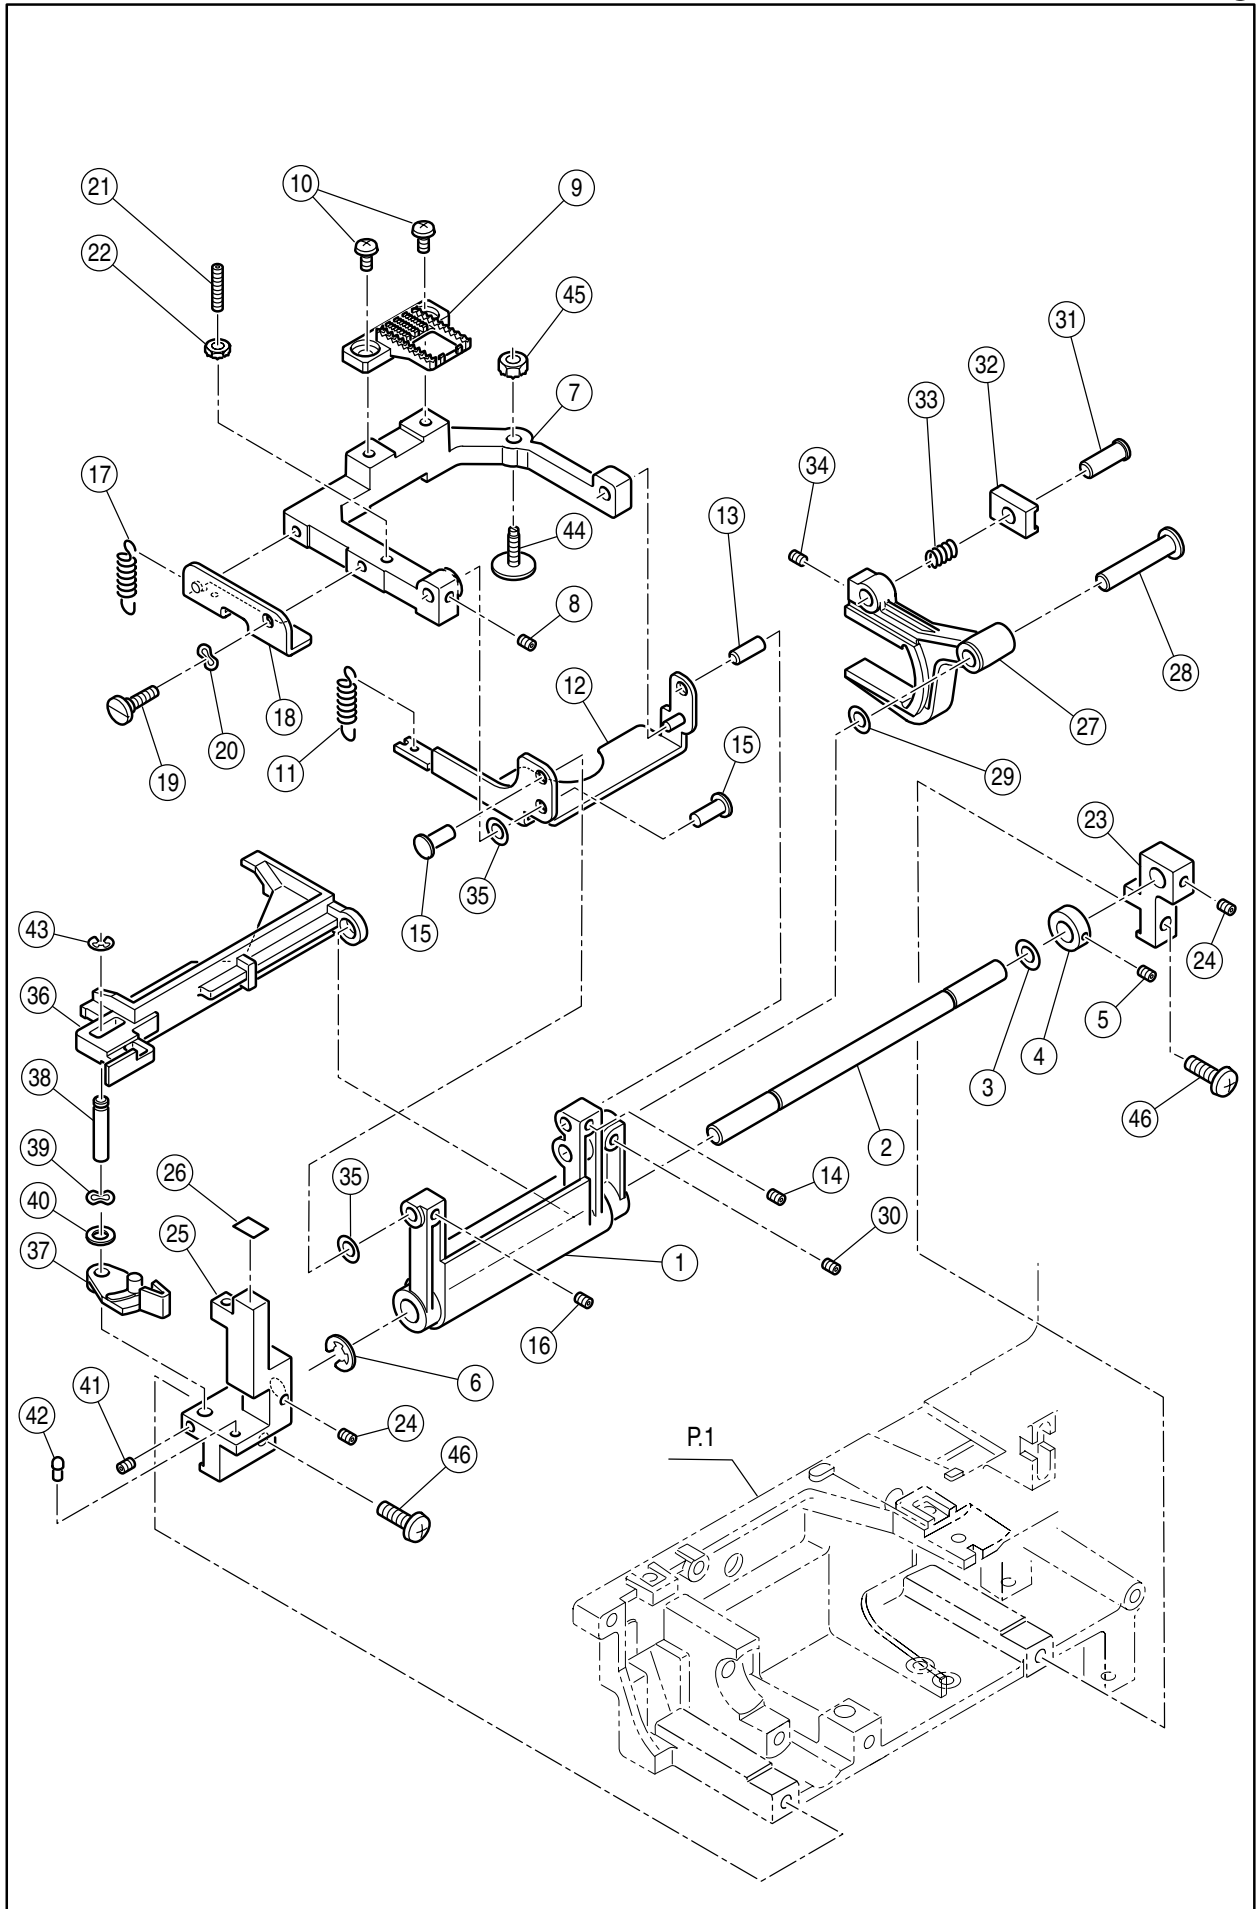

Ref. No.	Part No.	Part Name
#	HP33134	Feed Shaft Assy. (Incl. 1-45)
1	HP32864	Feed Shaft Guide
2	HP32865	Feed Shaft
3	HP10995-2	Polyslider
4	HP33168	Collar
5	HP30842	Set Screw
6	HP07492	Snap Ring
7	HP32866-2	Feed Base
8	HP30842	Set Screw
9	HP32868	Feed Dog
10	HP02868	Set Screw
11	HP32869	Feed Correction Cam Follower Spring
12	HP32870	Feed Correction Cam Follower Assy.
13	HP32871	Feed Correction Cam Follower Fulcrum Pin (R)
14	HP30842	Set Screw
15	HP32872	Feed Correction Cam Follower Fulcrum Pin (L)
16	HP30842	Set Screw
17	HP32873	Feed Rocking Cam Follower Spring
18	HP32874	Feed Rocking Cam Follower
19	HP32875	Cam Follower Hinge Screw
20	HP12487	Wave Washer
21	HP32876	Set Screw
22	HP31028	Adjustable Lock Nut
23	HP32877	Feed Shaft Follower (R)
24	HP30842	Set Screw
25	HP32878-2	Feed Shaft Follower (L)
26	HP32879	Rubber Seat
27	HP32880	Forked Cam Follower
28	HP30170	Forked Cam Follower Pin
29	HP33127	Polyslider
30	HP30842	Set Screw
31	HP32881	Slide Block Shaft
32	HP32882	Feed Slide Block
33	HP32883	Feed Slide Block Spring
34	HP30842	Set Screw
35	HP30591	Polyslider
36	HP33061	Drop Feed Arm
37	HP33062	Drop Feed Lever
38	HP32885	Drop Feed Fulcrum Shaft
39	HP12487	Wave Washer
40	HP03438	Washer
41	HP30842	Set Screw
42	HP32886	Position Set Up Pin
43	HP07221	Snap Ring
44	HP33060	Feed Rocking Cam Follower (R)
45	HP91648	Adjustable Lock Nut
46	HP12785	Set Screw