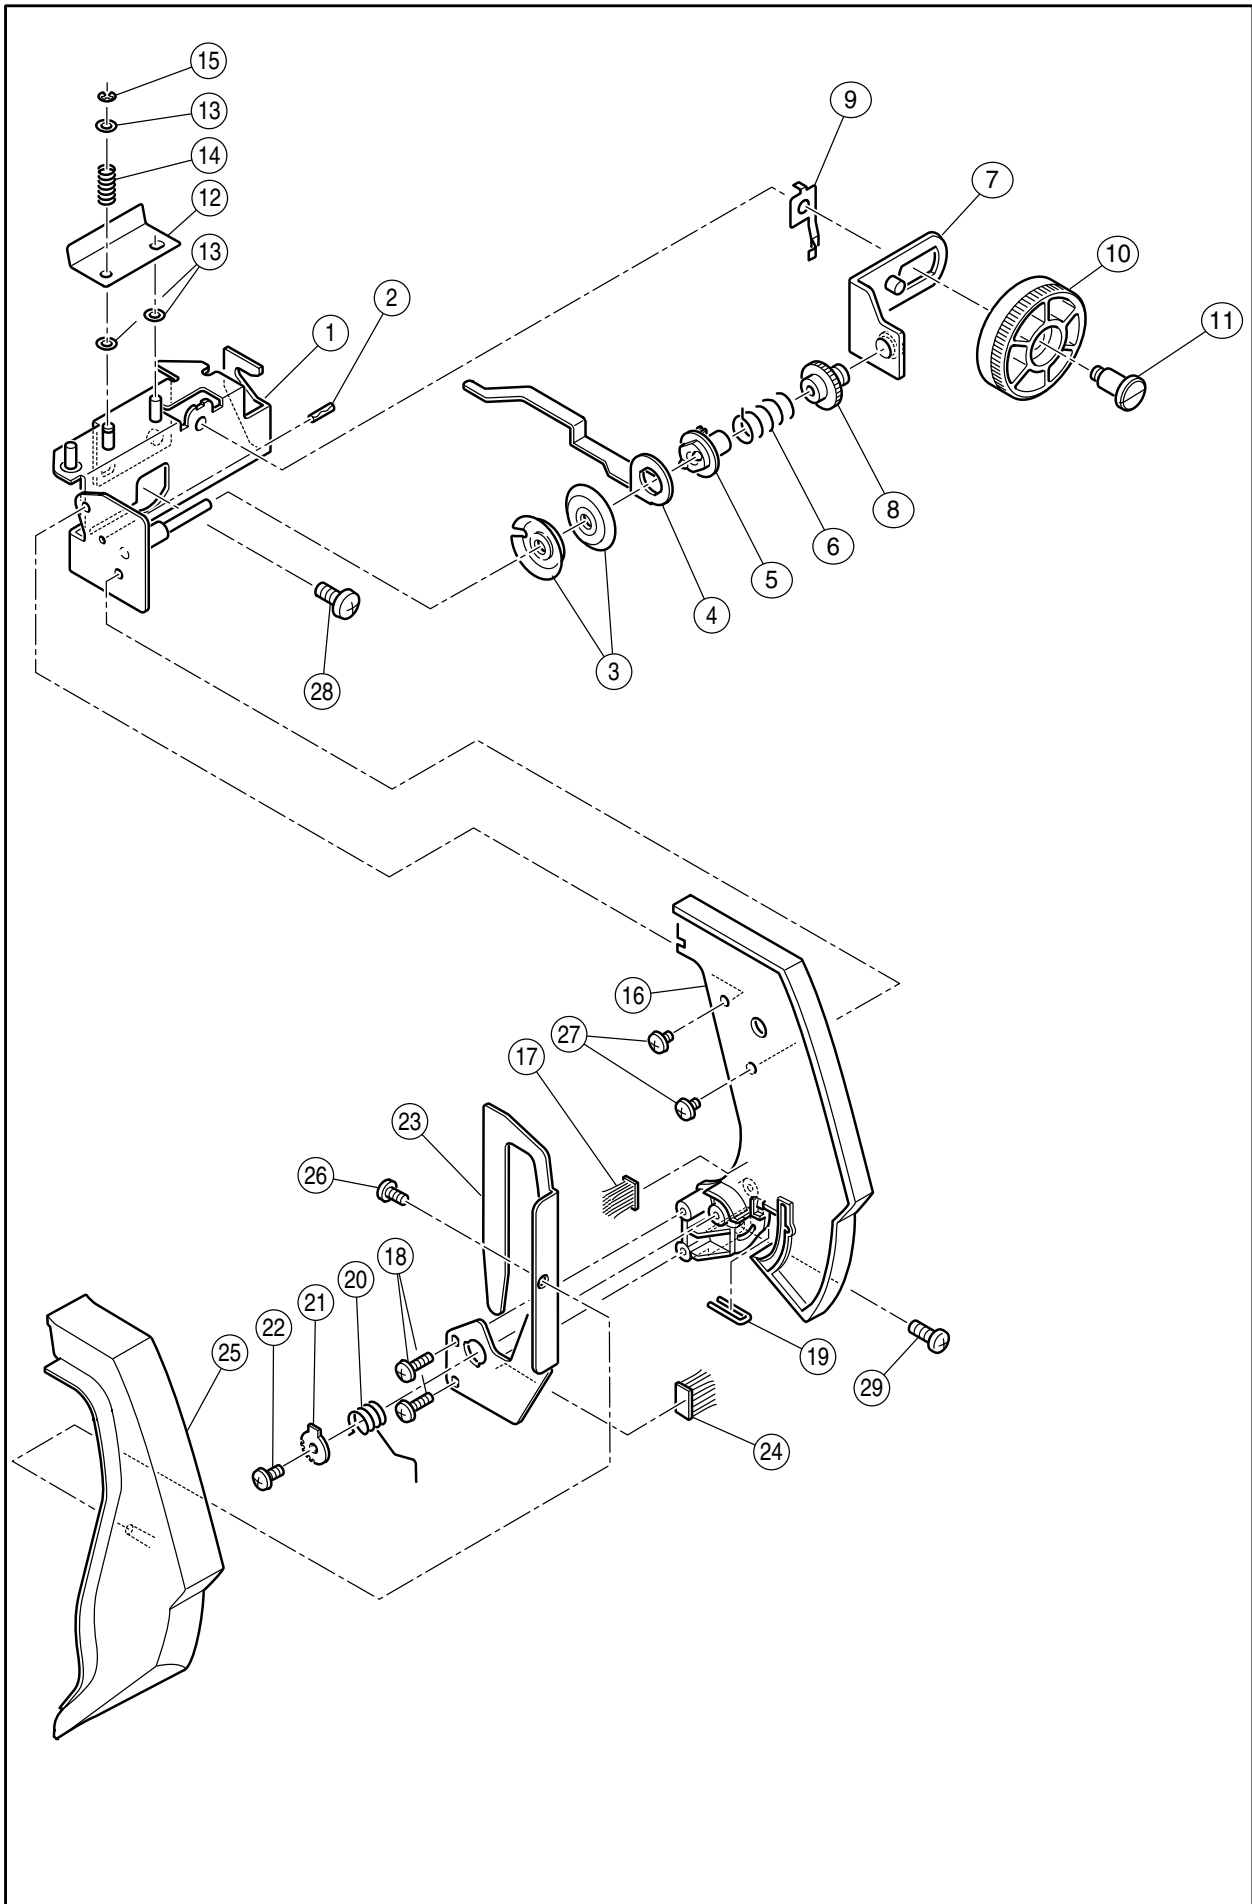

SPARE PARTS LIST

9910

SINGER®

Ref.		
No.	Part No.	Part Name
1	HP32730	Head
#	HP33009	Base Assy. (2-9)
	HP33009-2	Base Assy. (2-9)(USA)
2	HP33010	Base
3	HP33011	Base Cover
4	HP61041	Set Screw
5	HP32755	Rubber Foot (A)
6	HP32756	Rubber Foot (B)
7	HP32757	Rubber Foot Adjusting Screw
8	HP91648	Adjustable Lock Nut
9	HP33089	Terminal Box Assy.
	HP33083	Terminal Box Assy.(USA)
10	HP31293	Set Screw
#	HP33015-B	Face Plate Assy (Incl.11-15)
11	HP33016	Face Plate
12	HP33017-B	Face Plate Panel
13	HP31966	Thread Cutter Base
14	HP31967	Thread Cutter
15	HP31244	Set Screw
16	HP31831	Set Screw

Ref.		
No.	Part No.	Part Name
#	HP33040-2	Thread Tension Unit (Incl.1-27)
#	HP33041	Thread Tension Assy. (Incl. 1-15)
1	HP33042	Thread Tension Base
2	HP30261-1	Spring Pin
3	HP30928	Thread Tension Disc
4	HP32775	Thread Tension Releasing Plate
5	HP30154	Tension Collar
6	HP33160	Thread Tension Spring
7	HP33043	Thread Tension Plate
8	HP32777	Tension Regulating Screw
9	HP32778-2	Thread Tension Dial Spring
10	HP33044	Thread Tension Dial
11	HP32780	Thread Tension Dial Shaft
12	HP32787	Pre-Tension Plate
13	HP32944	Polyslider
14	HP32788	Pre-Tension Spring
15	HP60018	Snap Ring
16	HP33020	Thread Guide Cover
17	HP32999	Brush
18	HP30271-B	Set Screw
19	HP32781	Thread Guide
20	HP32782	Thread Check Spring
21	HP32783	Check Spring Adjust Plate
22	HP31244	Set Screw
23	HP32784	Take Up Lever Guide Bracket
24	HP33163	Brush
25	HP33021	Take Up Lever Cover
26	HP31244	Set Screw
27	HP12786	Set Screw
28	HP31293	Set Screw
29	HP02904	Set Screw