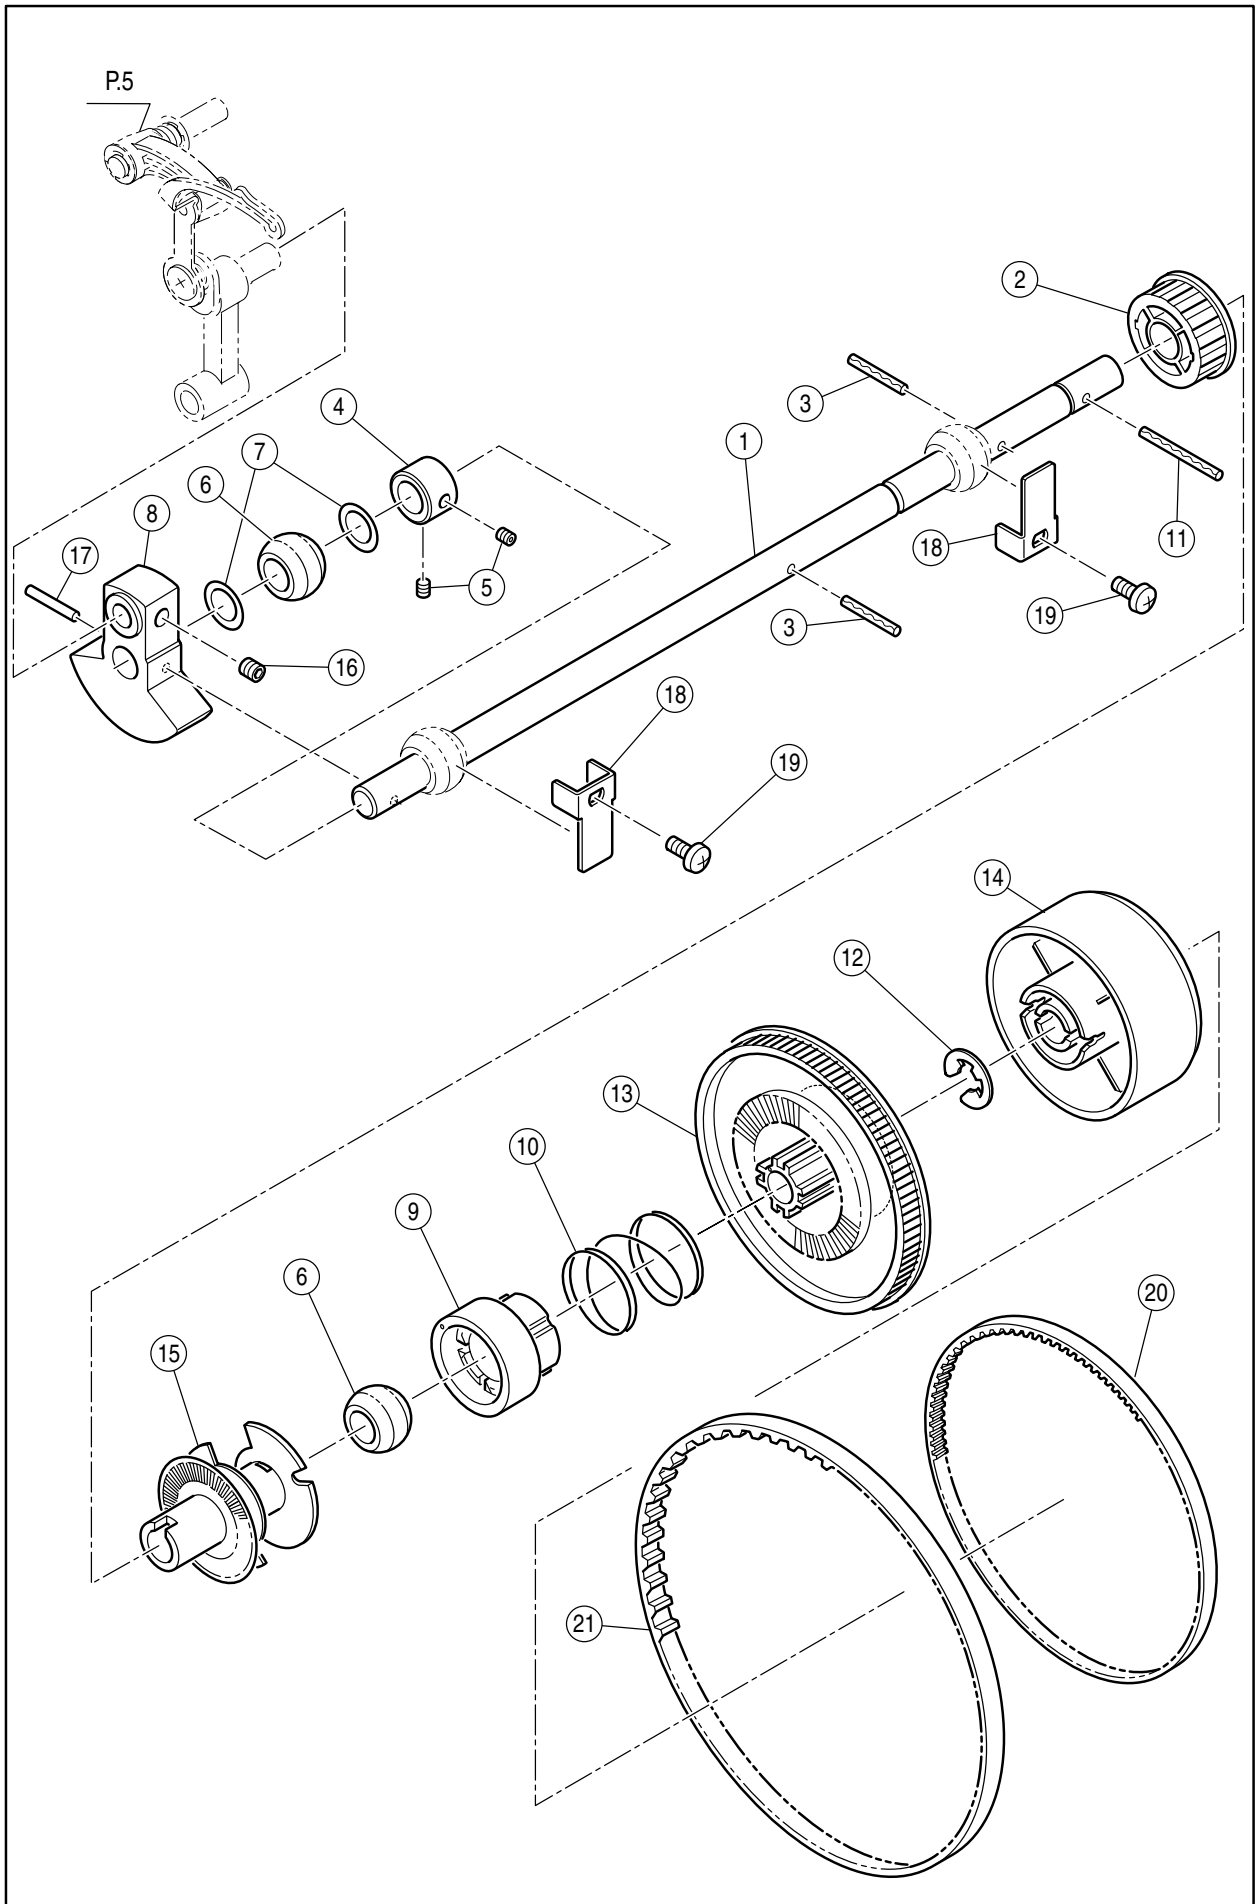

Ref.		
No.	Part No.	Part Name
#	HP32823	Upper Shaft Assy. (Incl. 1-17)
1	HP32824	Upper Shaft
2	HP32825	Upper Shaft Timing Pulley
3	HP32993	Spring Pin
4	HP32827	Upper Shaft Collar
5	HP12544	Set Screw
6	HP30084	Upper Shaft Ball Bushing
7	HP12005	Polyslider
8	HP32828	Balance Weight
9	HP32829	Clutch Change Collar
10	HP32830	Clutch Change Spring
11	HP11768-2	Spring Pin
12	HP30045	Snap Ring
13	HP32832	Belt Wheel
14	HP32833	Hand Wheel
15	HP32834	STS Slit
16	HP30805	Set Screw
17	HP01474	Roll Pin
18	HP32835	Upper Shaft Ball Busing Plate
19	HP31293	Set Screw
20	HP30090	Timing Belt (Motor)
21	HP32941	Timing Belt (Upper Shaft)