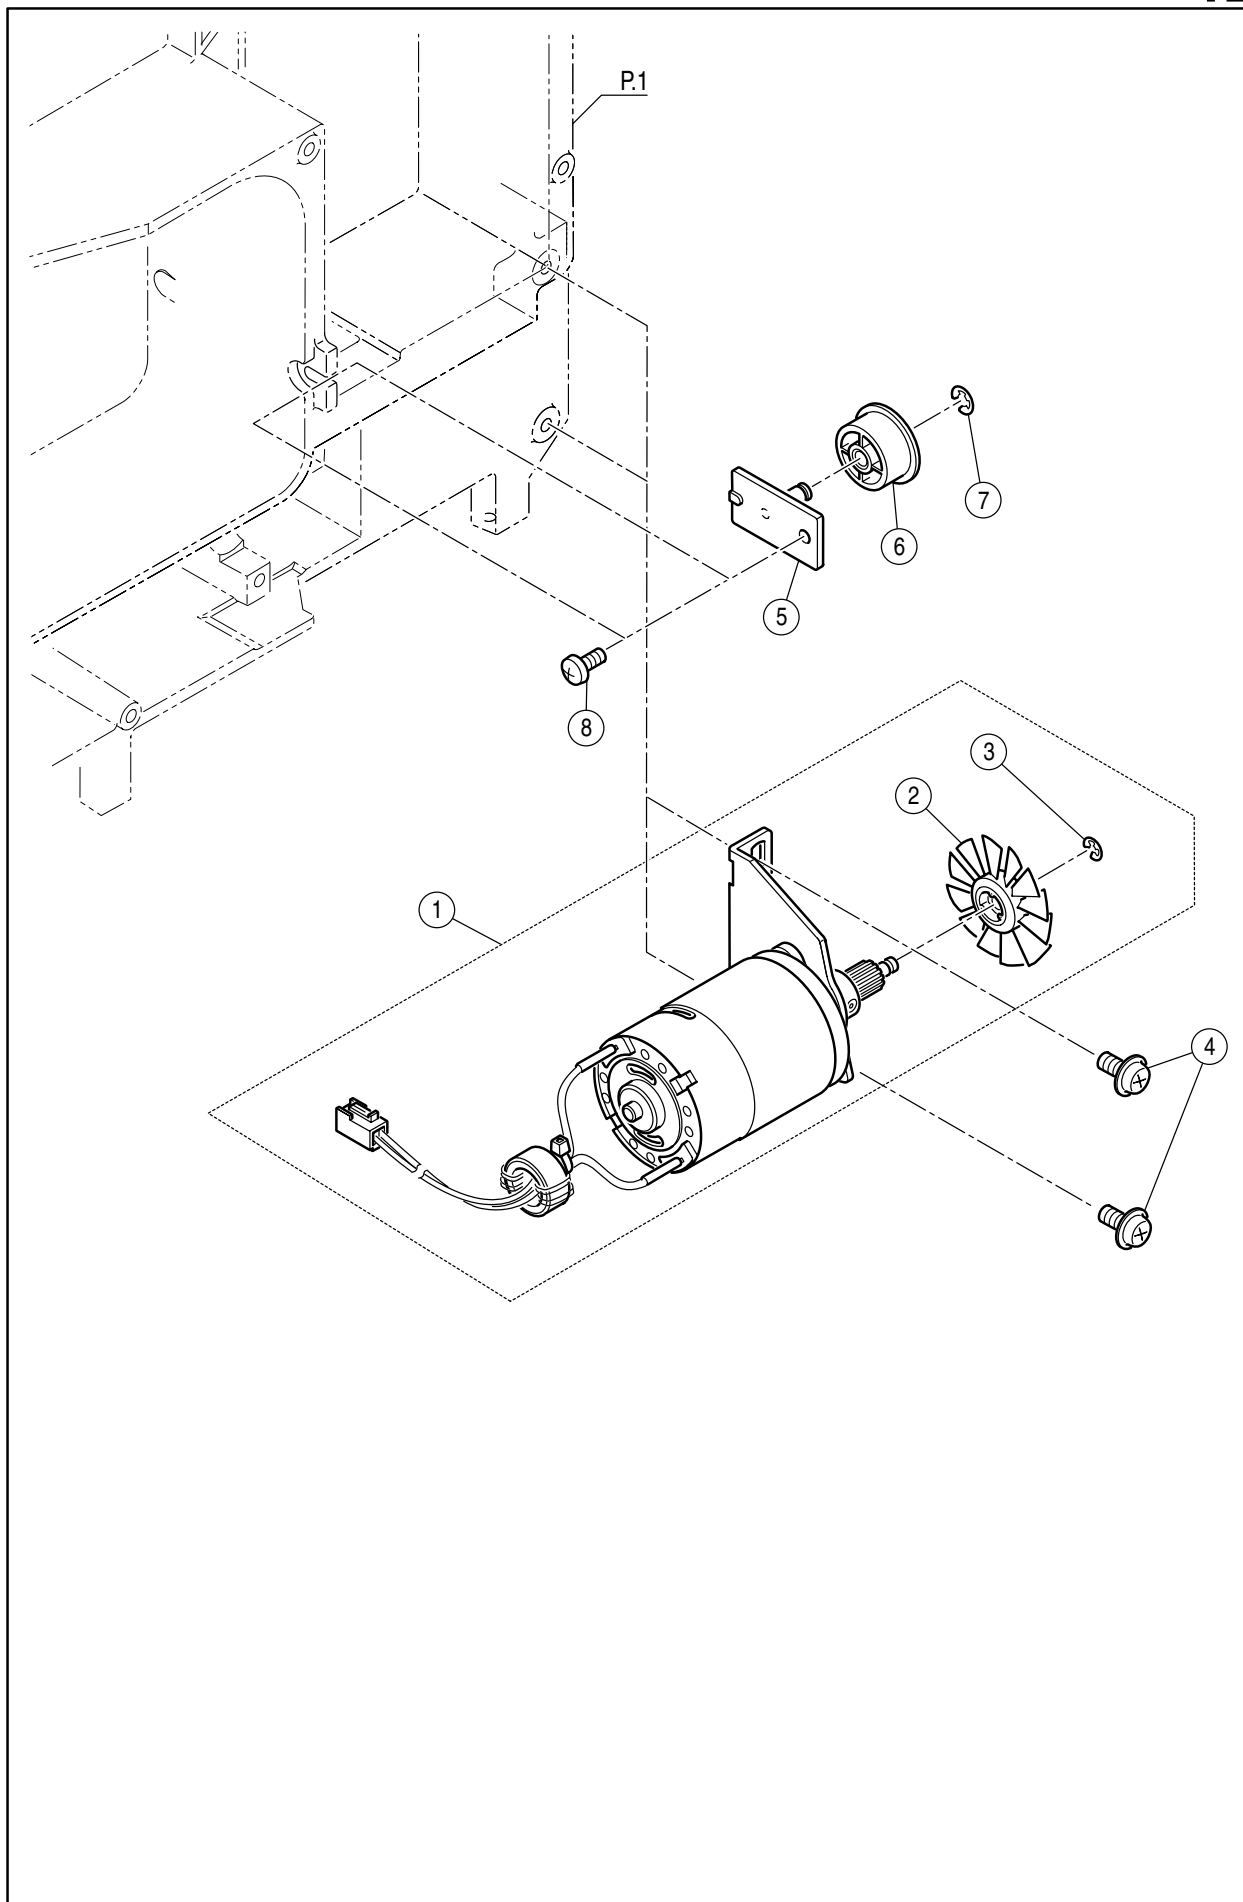

Ref.		
No.	Part No.	Part Name
1	HP32919	Motor Assy. (Incl. 2,3)
2	HP32925	Motor Fan
3	HP07221	Snap Ring
4	HP02903	Set Screw
#	HP32820	Belt Tension Assy. (Incl. 5-7)
5	HP32821	Belt Tension Bracket Assy.
6	HP32822	Tension Pulley
7	HP04993	Snap Ring
8	HP02812	Set Screw