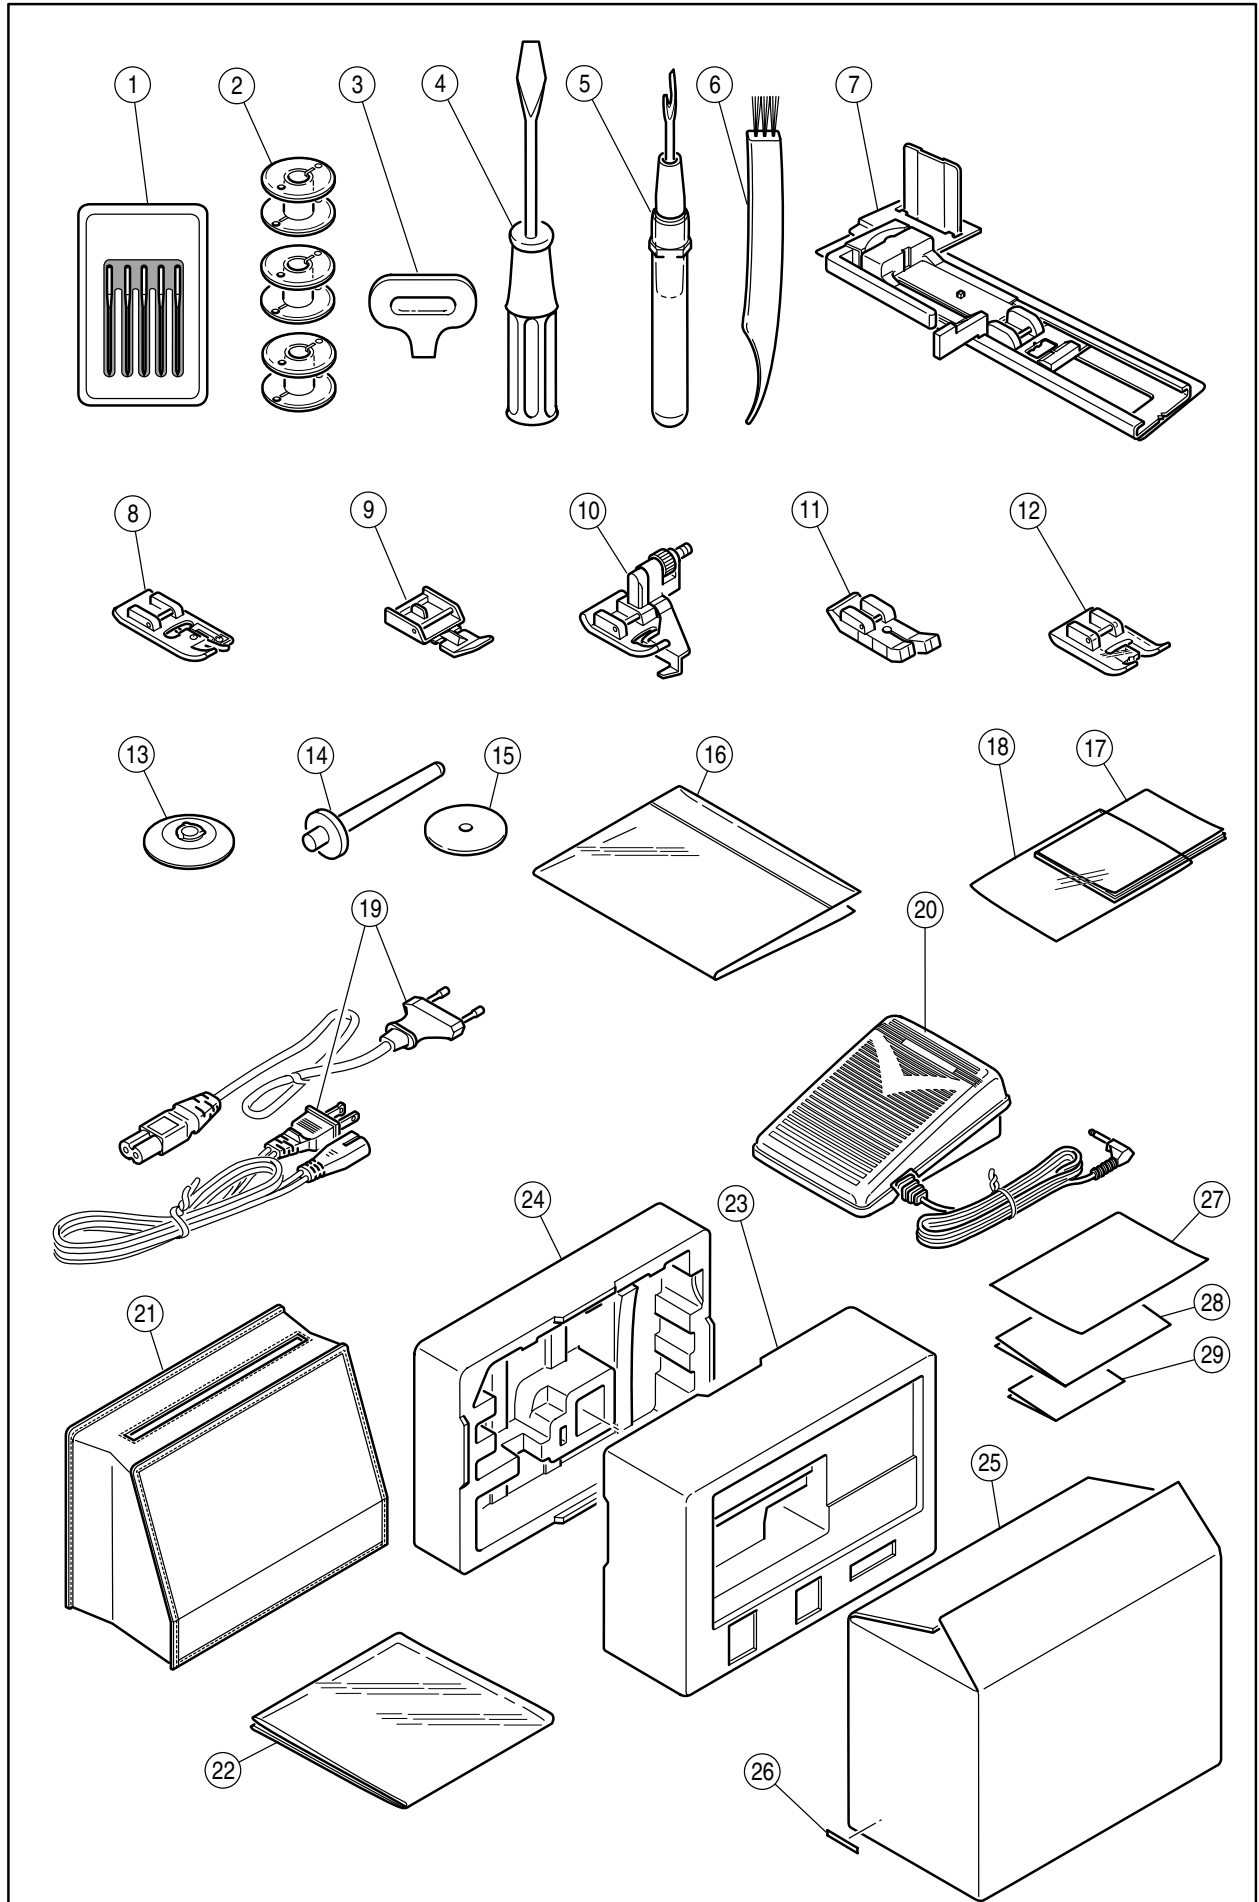

Ref.		
No.	Part No.	Part Name
#	HP33102	Accessoty Set (Incl. 1-16)
1	HP32947	Needle Set
2	HP30222	Bobbin
3	HP31089	Screw Driver for Needle Plate
4	HP02000-T	Screw Driver (L)
5	HP02024	Stitch Ripper
6	HP90903	Brush
7	HP32948	Buttonhole Foot w/ Under Plate
8	HP30244	Overcasting Foot
9	HP90867	Zipper Foot
10	HP30218-3	Blind Stitch Foot
11	HP31461	Straight Stitch / Patch Quilting Foot
12	HP30217-2	Satin Foot
13	HP33109	Small Thread Cap
14	HP30209	Auxiliary Spool Pin
15	HP01407	Felt Washer
16	HP33140	Vinyl Bag
17	HP33099	Instruction Book (English/French/Spanish)
	HP33099-2	Instruction Book (German/Dutch/Italian)
18	HP33156	Vinyl Bag
19	HP31239	Power Cord
	HP31290	Power Cord (UK)
	HP31513	Power Cord (Australia)
	HP32014	Power Cord (USA)
20	HP31098-2	Foot Controller
21	HP33097	Dust Cover
22	HP33157	Vinyl Bag
23	HP33059-1	Styroform (Front)
24	HP33059-2	Styroform (Rear)
25	HP33096-3	Carton Box
26	HP33095-3	Serial No. Sticker
27	HP32559	Warranty Card (Australia Only)
	HP32521	Warranty Card (USA Only)
28	HP32522-2	Service Center Card (USA Only)
29	HP32678	Registration Card (USA Only)