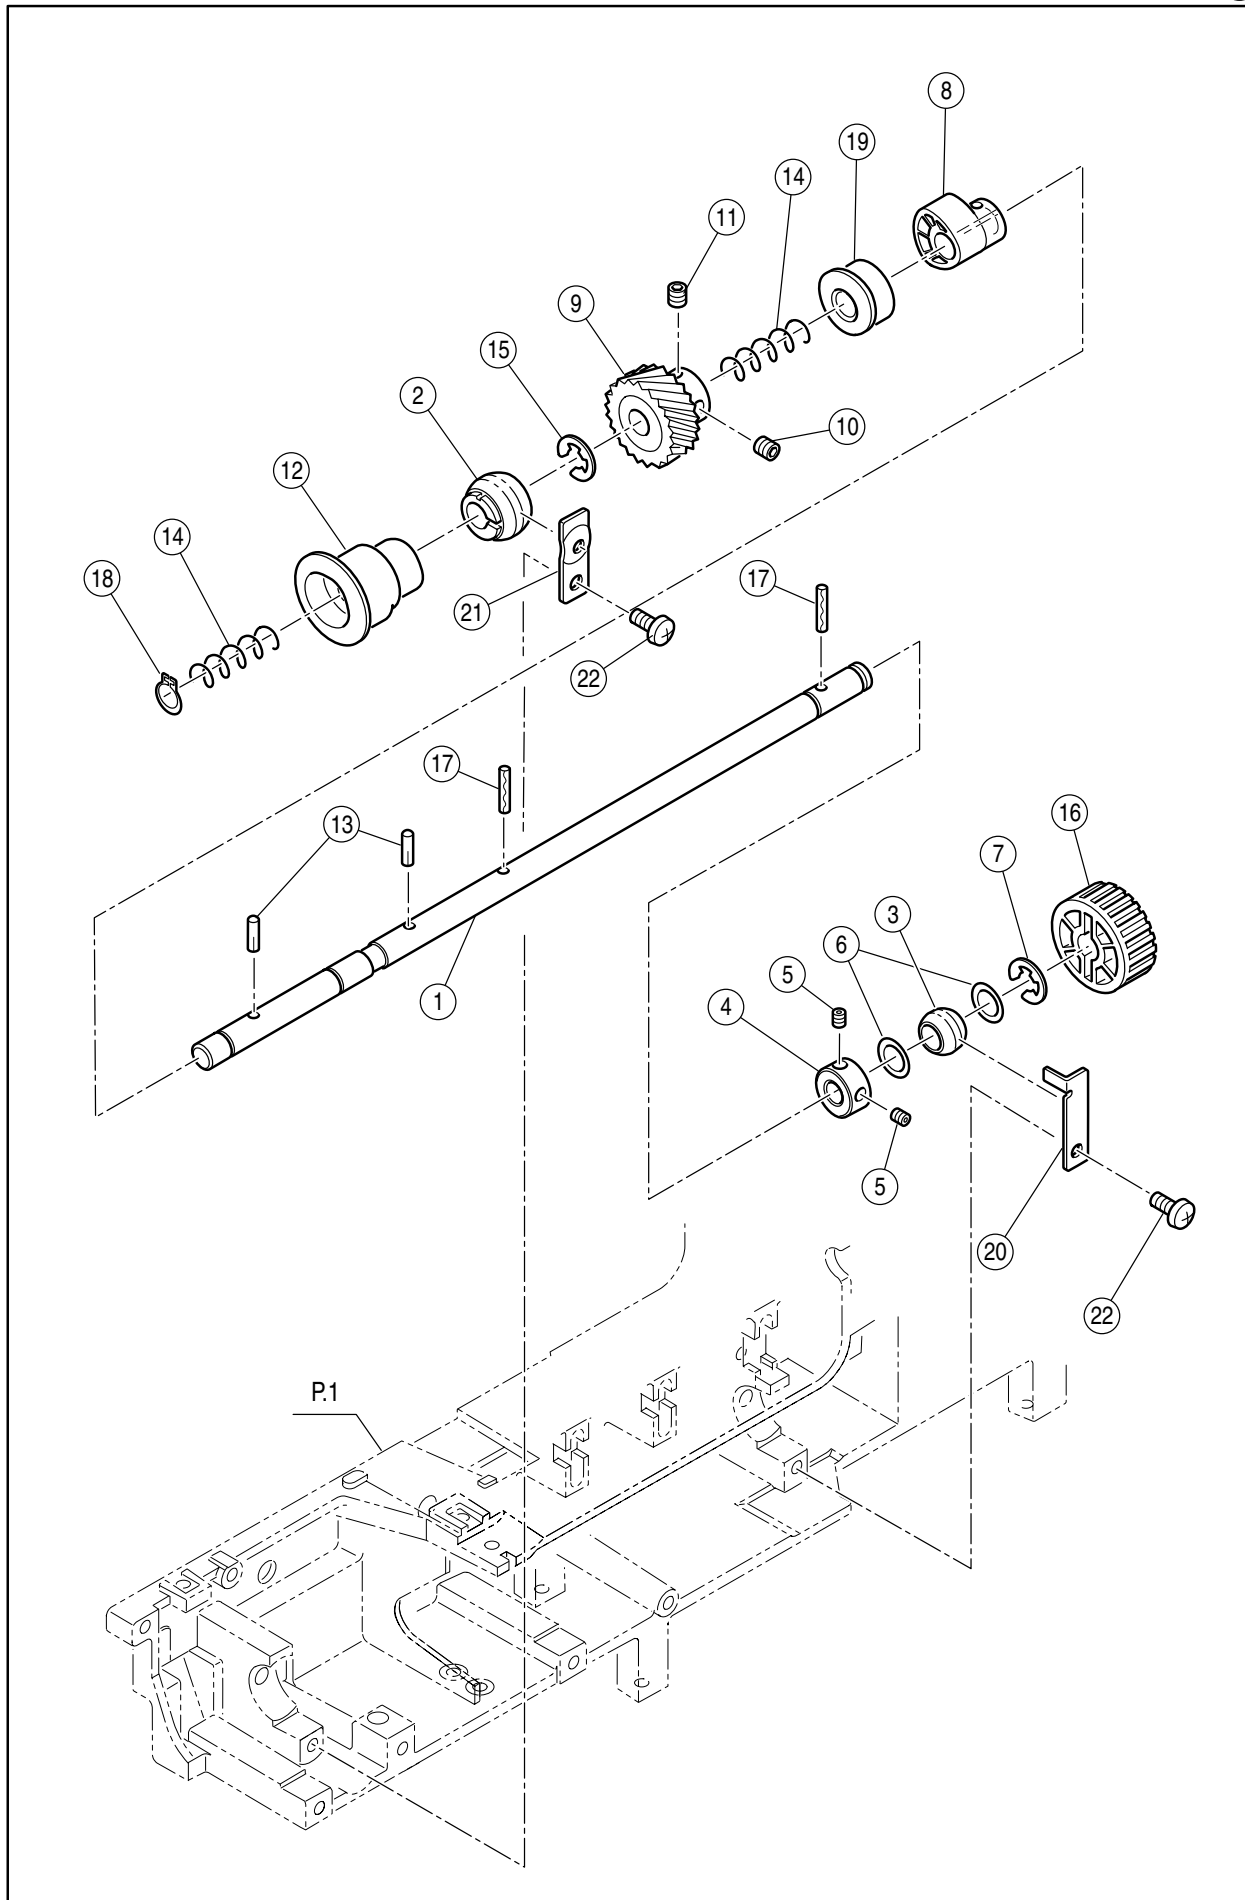

Ref.		
No.	Part No.	Part Name
#	HP33063	Lower Shaft Assy. (Incl. 1-19)
1	HP33064	Lower Shaft
2	HP32854	Lower Shaft Ball Bushing
3	HP30177	Ball Bush
4	HP30178	Collar
5	HP12544	Set Screw
6	HP60254	Polyslider
7	HP60204	Snap Ring
8	HP32855	Feed Cam
9	HP30182	Lower Shaft Gear
10	HP30805	Set Screw
11	HP60466	Set Screw
12	HP32857	Feed Rocking Cam
13	HP32994	Pin
14	HP33066	Spring
15	HP60204	Snap Ring
16	HP32860	Lower Shaft Timing Pulley
17	HP32861	Spring Pin
18	HP33082	Snap Ring
19	HP33065	Feed Rocking Cam (Right)
20	HP32408	Ball Bushing Holder
21	HP32862	Ball Bushing Holder (Left)
22	HP31293	Set Screw