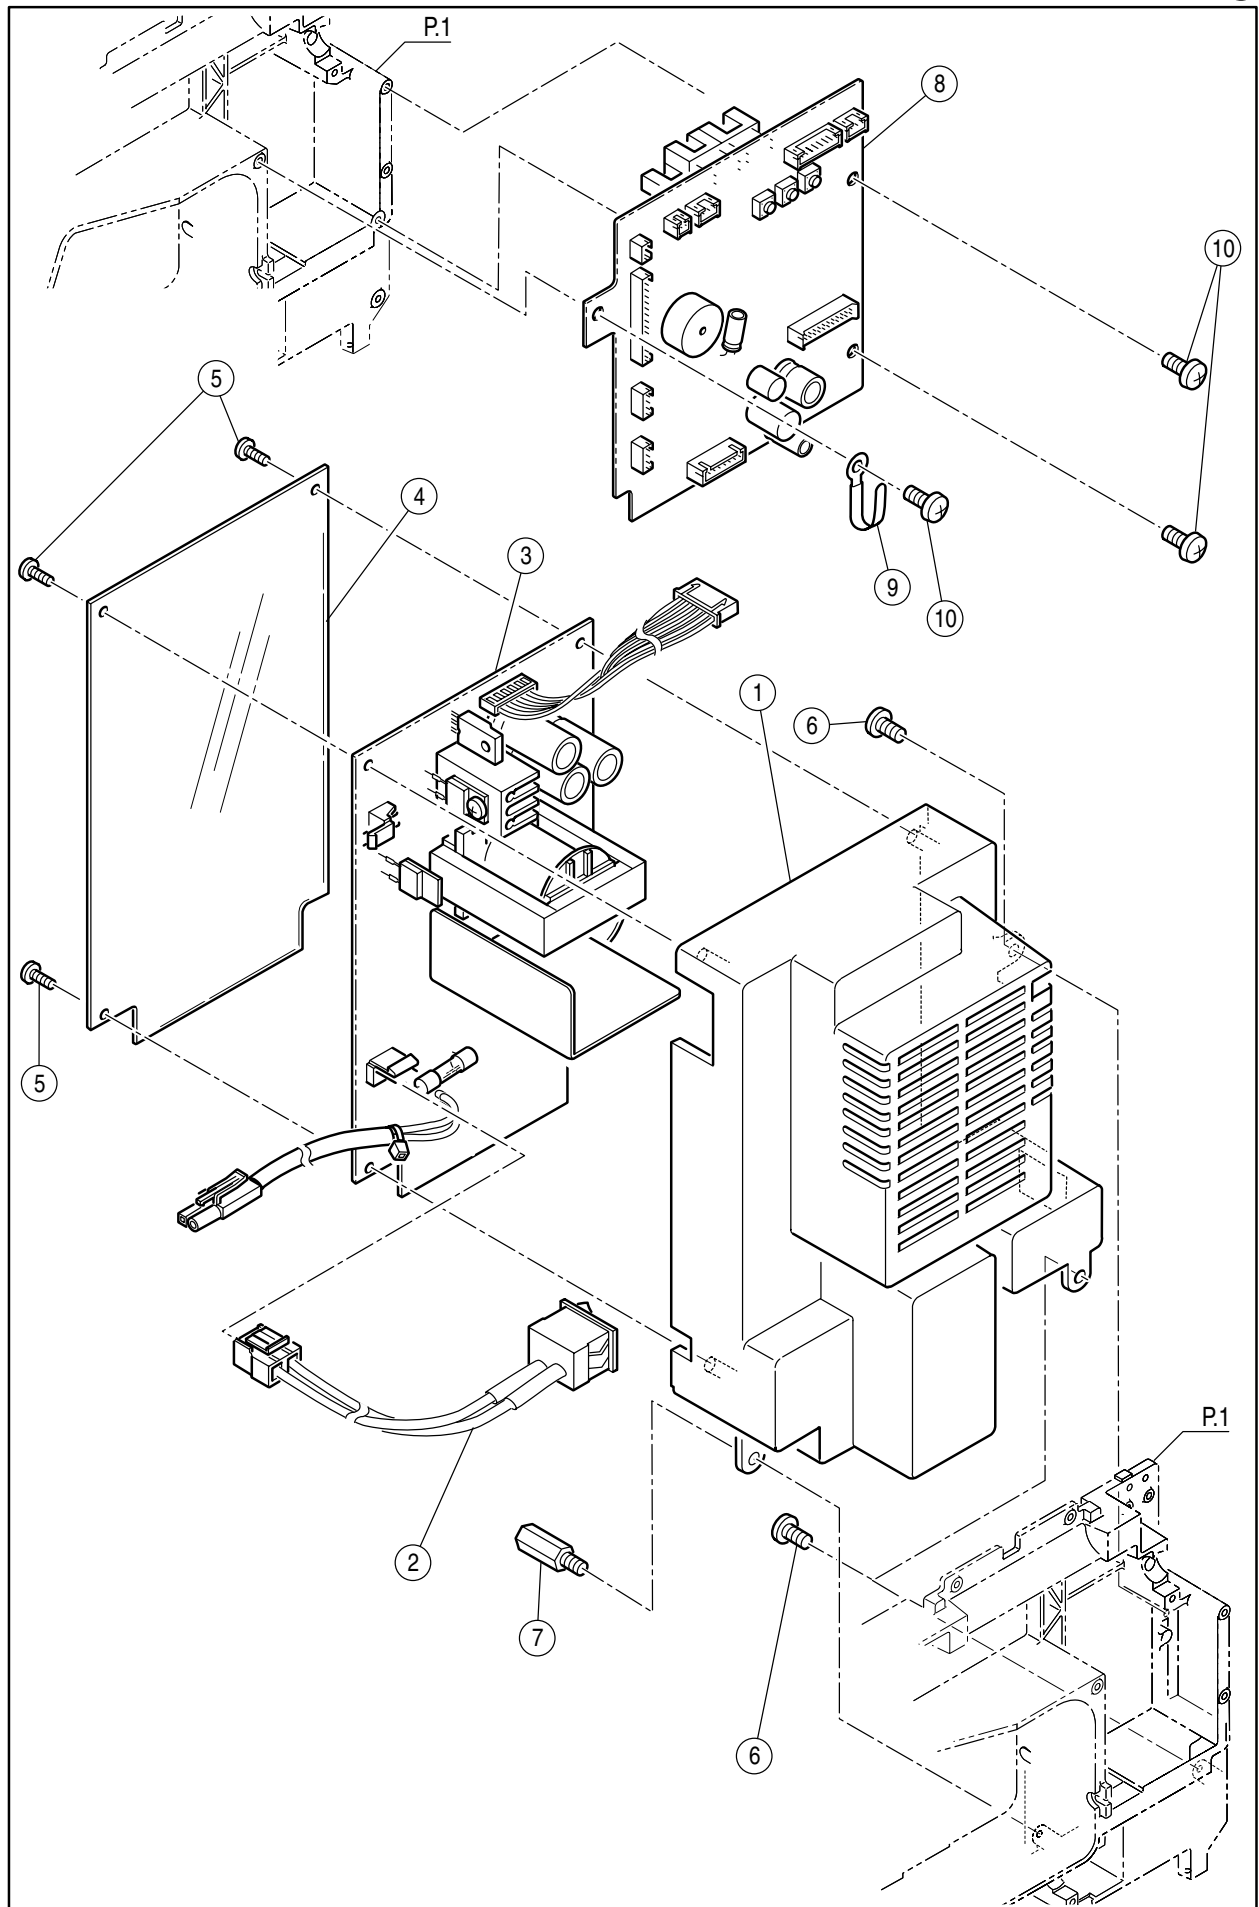

Ref.		
No.	Part No.	Part Name
#	HP33090	Power Circuit Unit (Incl. 1-5)
	HP33130	Power Circuit Unit (Incl. 1-5)(USA)
1	HP32935	Power Circuit Board Case
2	HP33128	Power Switch Assy.
3	HP33091	Power Circuit Board Assy.
	HP32937	Power Circuit Board Assy.(USA)
4	HP32938	Insulating Plate
5	HP30271	Set Screw
6	HP02812	Set Screw
7	HP31719	Stud
8	HP33106	CPU Board Assy.
9	HP32955	Coating Grip
10	HP02812	Set Screw