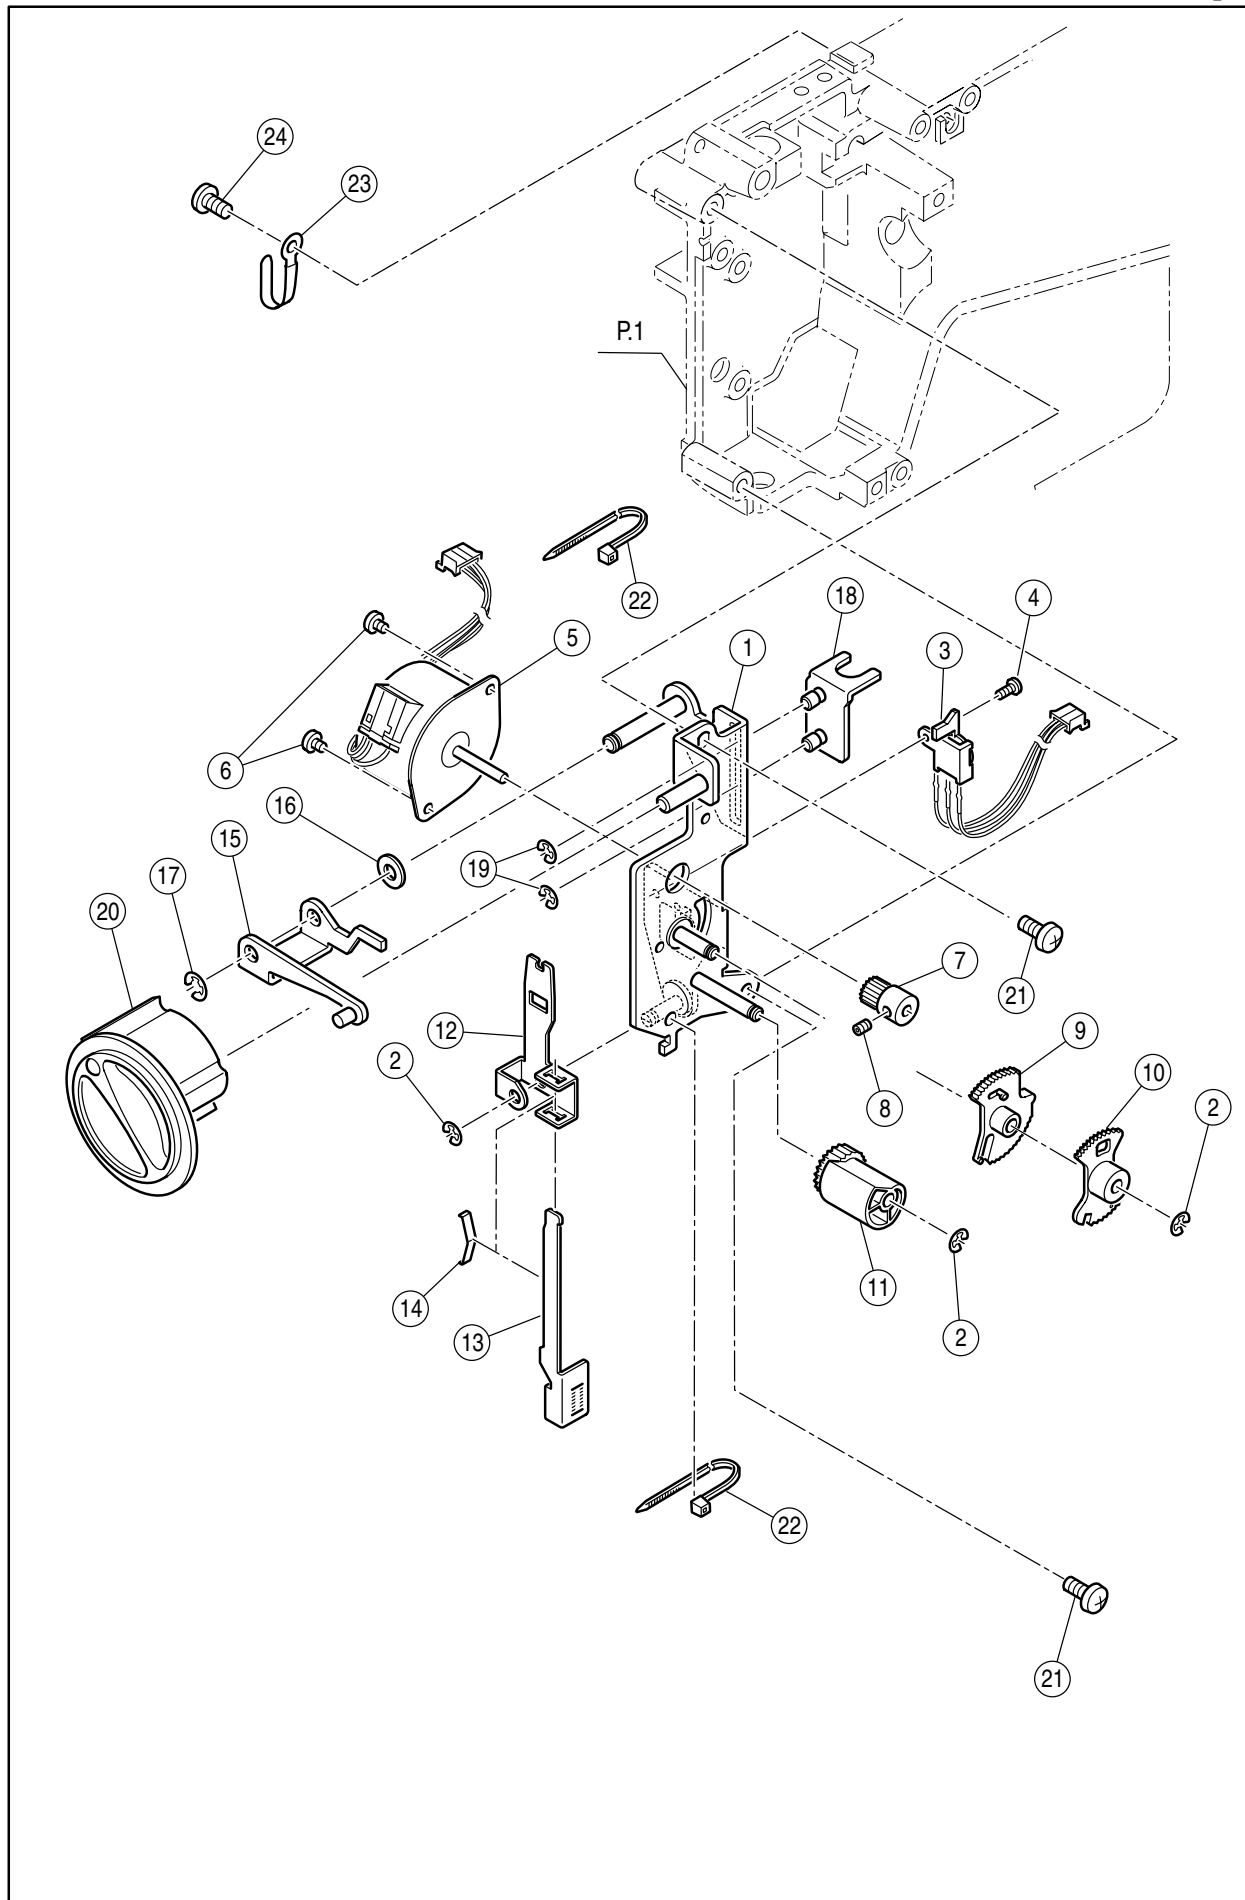

Ref.		
No.	Part No.	Part Name
#	HP33057	Z Pulse Motor Assy. (Incl. 1-20)
1	HP33058	Z Pulse Motor Bracket Assy.
2	HP07221	Snap Ring
3	HP32910	BH Switch Assy.
4	HP31669	Set Screw
5	HP32958	Z Pulse Motor
6	HP30695	Set Screw
7	HP32911	Z Pulse Motor Gear
8	HP30842	Set Screw
9	HP32912	Center Gear (A)
10	HP32913	Center Gear (B)
11	HP32915	Z Cam
12	HP32916	BH Plate
13	HP32917	BH Lever
14	HP32918	BH Lever Spring
15	HP32907	Pressure Regulator Cam Follower Assy.
16	HP06277-1	Washer
17	HP04993	Snap Ring
18	HP32908	Pressure Regulator Plate Assy.
19	HP07221	Snap Ring
20	HP32909	Pressure Regulator Dial
21	HP31293	Set Screw
22	HP11380	Cord Band
23	HP32955	Coating Grip
24	HP31293	Set Screw