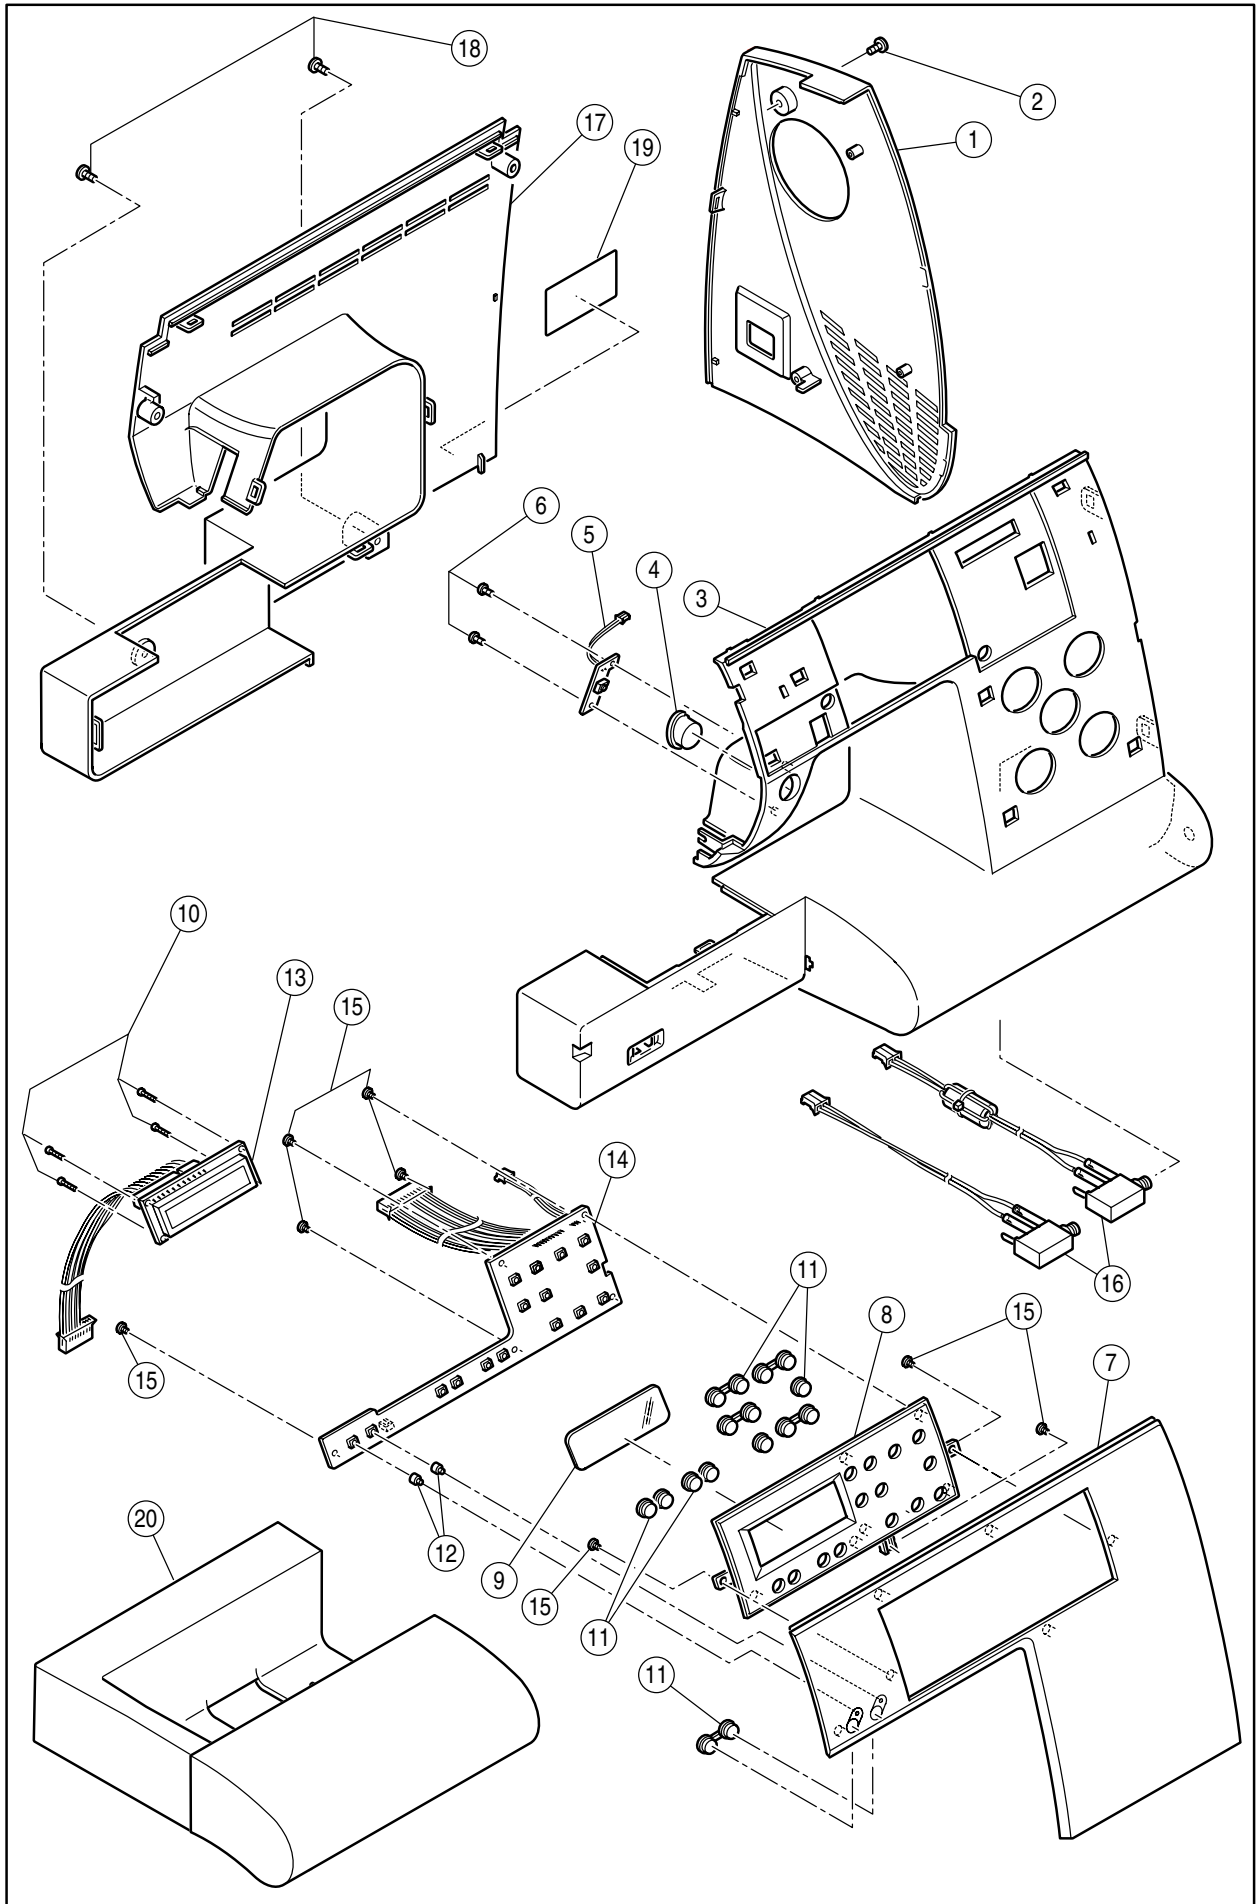

SPARE PARTS LIST

9910

SINGER®

Ref.		
No.	Part No.	Part Name
1	HP32730	Head
#	HP33009	Base Assy. (2-9)
	HP33009-2	Base Assy. (2-9)(USA)
2	HP33010	Base
3	HP33011	Base Cover
4	HP61041	Set Screw
5	HP32755	Rubber Foot (A)
6	HP32756	Rubber Foot (B)
7	HP32757	Rubber Foot Adjusting Screw
8	HP91648	Adjustable Lock Nut
9	HP33089	Terminal Box Assy.
	HP33083	Terminal Box Assy.(USA)
10	HP31293	Set Screw
#	HP33015-B	Face Plate Assy (Incl.11-15)
11	HP33016	Face Plate
12	HP33017-B	Face Plate Panel
13	HP31966	Thread Cutter Base
14	HP31967	Thread Cutter
15	HP31244	Set Screw
16	HP31831	Set Screw

Ref.		
No.	Part No.	Part Name
#	HP33040-2	Thread Tension Unit (Incl.1-27)
#	HP33041	Thread Tension Assy. (Incl. 1-15)
1	HP33042	Thread Tension Base
2	HP30261-1	Spring Pin
3	HP30928	Thread Tension Disc
4	HP32775	Thread Tension Releasing Plate
5	HP30154	Tension Collar
6	HP33160	Thread Tension Spring
7	HP33043	Thread Tension Plate
8	HP32777	Tension Regulating Screw
9	HP32778-2	Thread Tension Dial Spring
10	HP33044	Thread Tension Dial
11	HP32780	Thread Tension Dial Shaft
12	HP32787	Pre-Tension Plate
13	HP32944	Polyslider
14	HP32788	Pre-Tension Spring
15	HP60018	Snap Ring
16	HP33020	Thread Guide Cover
17	HP32999	Brush
18	HP30271-B	Set Screw
19	HP32781	Thread Guide
20	HP32782	Thread Check Spring
21	HP32783	Check Spring Adjust Plate
22	HP31244	Set Screw
23	HP32784	Take Up Lever Guide Bracket
24	HP33163	Brush
25	HP33021	Take Up Lever Cover
26	HP31244	Set Screw
27	HP12786	Set Screw
28	HP31293	Set Screw
29	HP02904	Set Screw