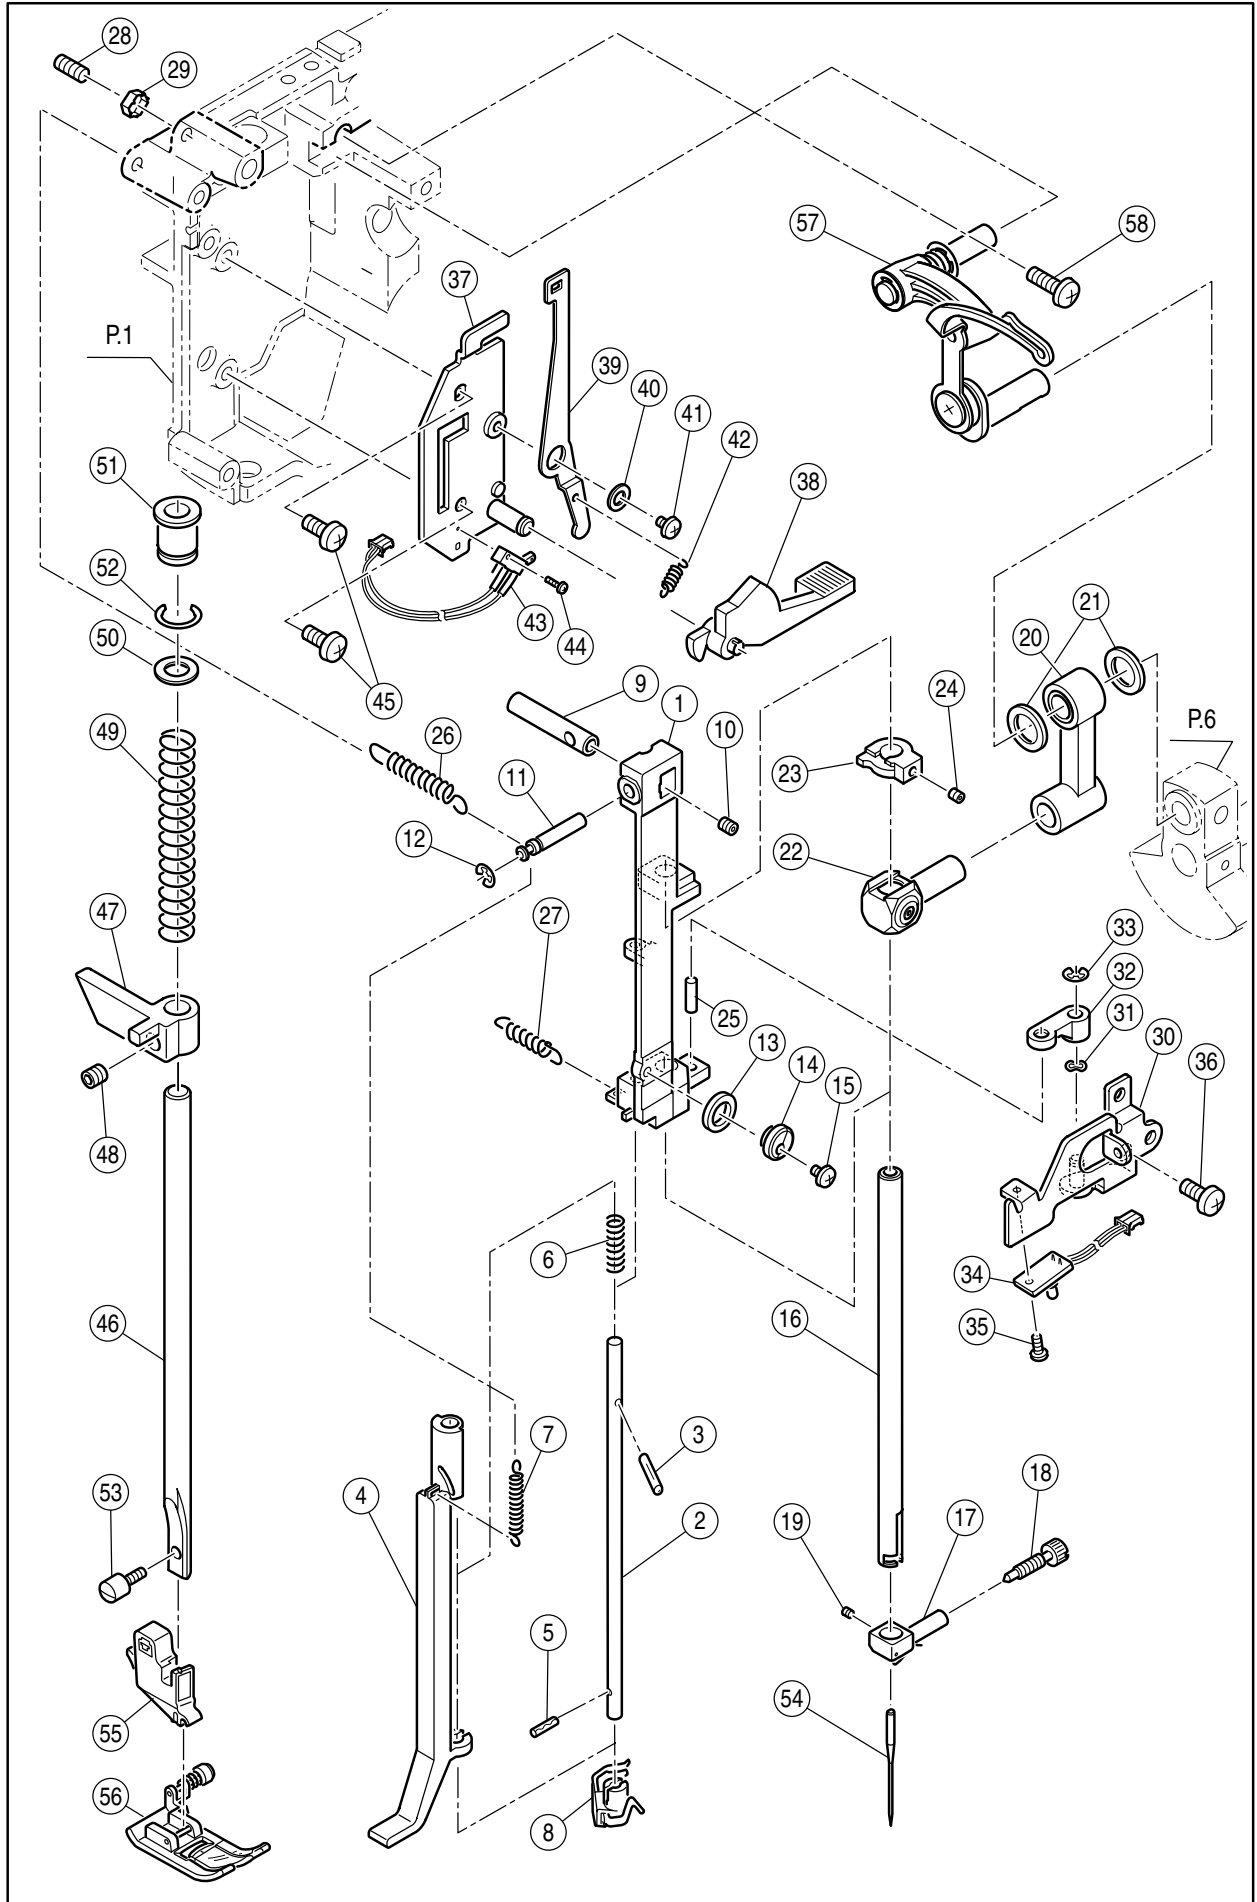

Ref.	No.	Part No.	Part Name
#	HP32789		Needle Bar Guide Assy. (Incl. 1-24)
1	HP32790		Needle Bar Guide
2	HP32791		Threader Bar
3	HP32995		Pin
4	HP32792		Threader Holder
5	HP30261-1		Spring Pin
6	HP13074		Threader Bar Spring
7	HP32799		Threader Holder Spring
8	HP32557		Threader Hook Assy.
9	HP32793		Needle Bar Guide Fulcrum Shaft (A)
10	HP30388		Set Screw
11	HP32794		Needle Bar Guide Fulcrum Shaft (B)
12	HP07221		Snap Ring
13	HP32795		Z Cam Follower
14	HP32796		Needle Position Adjusting Collar
15	HP11167		Set Screw
#	HP32798		Needle Bar Assy.(Incl. 16-18)
16	HP32797		Needle Bar
17	HP32098-2		Needle Clamp Assy.
18	HP32100		Needle Clamp Screw
19	HP32430		Set Screw
20	HP32932		Needle Bar Clank Rod Assy.
21	HP32997		Washer
22	HP90800		Needle Bar Clamp Assy.
23	HP32741		Threader Bar Stopper
24	HP02894		Set Screw
25	HP32964		Z Link Shaft
26	HP32800		Spring for Needle Bar Guide Assy.
27	HP32801		Z Guide Spring
28	HP32742		Set Screw
29	HP91648		Adjustable Lock Nut
#	HP32802		Z Link Bracket Unit (Incl.30—35)
30	HP32803		Z Link Bracket Assy.
31	HP31838		Wave Washer
32	HP32804		Z Link
33	HP07221		Snap Ring
34	HP32959		LED Board Assy.
35	HP31669		Set Screw
36	HP31293		Set Screw
#	HP32805		Presser Foot Lifter Bracket Unit (Incl.37-44)
37	HP32806		Presser Foot Lifter Bracket Assy.
38	HP32807		Presser Foot Lifter
39	HP32808		Tension Release Connecting Plate
40	HP12453		Washer
41	HP11697		Set Screw
42	HP32998		Spring
43	HP32953		Presser Foot Switch Assy.
44	HP32962		Set Screw
45	HP31293		Set Screw
#	HP32809		Presser Bar Assy. (Incl. 46-48)
46	HP32810		Presser Bar
47	HP32811		Presser Bar Guide Bracket
48	HP30805		Set Screw
49	HP33036		Presser Bar Spring
50	HP07781		Washer
51	HP32813		Presser Bar Bush
52	HP32965		Snap Ring
53	HP13064		Presser Foot Thumb Screw
54	HP33108		Needle
55	HP32968		Presser Foot Holder
56	HP32969		Zigzag Foot
57	HP32814		Thread Take-Up Lever Assy.
58	HP12785		Set Screw